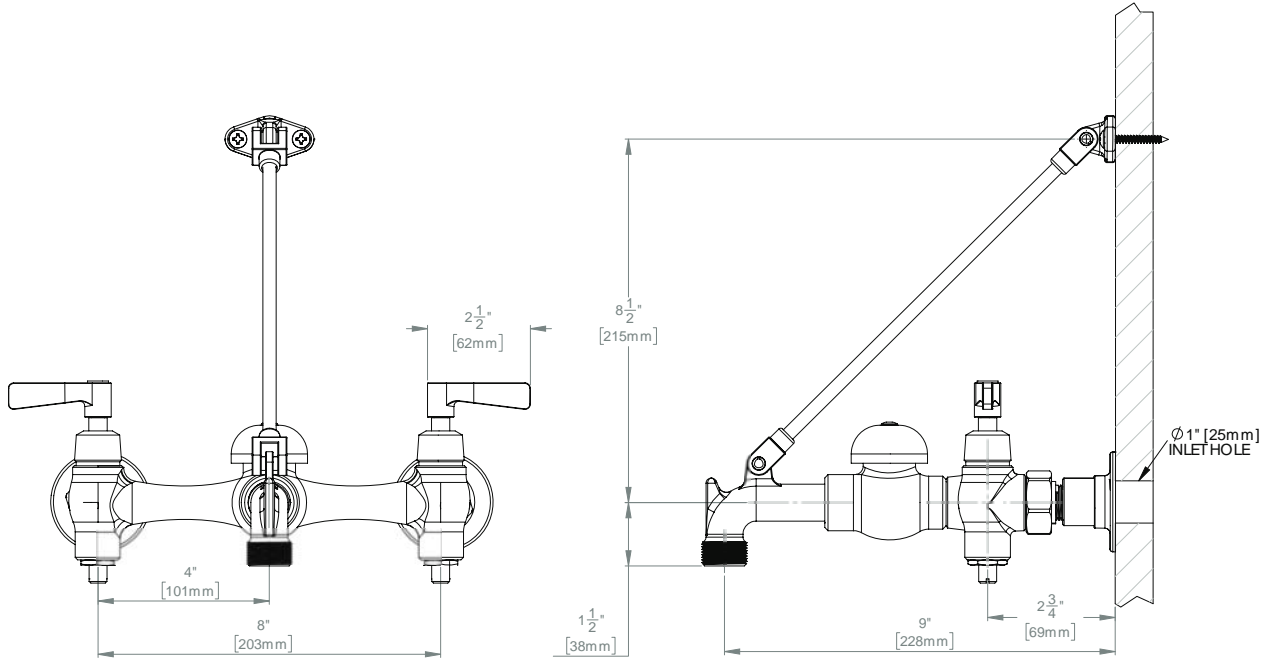

Commander® Utility Sink Faucet

MODELS:

- SC-58 12: Polished chrome plated utility sink
- SC-58 12-RCP: Rough polished chrome plated utility sink

FEATURES:

- Chrome plated cast brass construction
- Cast brass nozzle with 3/4" hose thread and pail hook
- Integral stops allow water shut off for servicing
- Brass vacuum breaker to prevent backflow
- 1/4 turn ceramic cartridges to ensure drip-free performance
- Vandal-resistant lever handle with color-coded indexes
- 8" fixed centers with adjustable threaded brass wall flanges allows 1/4" +/- adjustments
- 1/2" -14 NPT female inlets (supply lines not included)
- Brass top brace assembly with wall flange and mounting screws

HOSE ADD-ONS:

- A-5H: 5' vinyl hose with wall hook

SAFETY ADD-ONS:

- SEF-9200: Eyesaver® Drench Hose Attachment

FAUCET ADD-ONS:

- A-CK: Check valves in swivel assembly

STANDARDS:

- ASME A 112.18.1/CSA B 125.1 certified
- ASSE 1001 certified

WARRANTY:

Visit www.speakman.com for full product warranty information

- 5 Year Limited Warranty (commercial)
- 5 Year Limited Warranty (residential)

Information continues on next page

1 All dimensions are in inches (millimeters) unless otherwise specified and are subject to change without notice. 2. Inlets are 1/2" NPT female.

Architect/Engineer Approval Space:

SPEAKMAN
400 ANCHOR MILL ROAD
NEW CASTLE, DE 19720

P: 800-537-2107
F: 800-977-2747
W: WWW.SPEAKMAN.COM
R: 02-JULY 2018

Commander® Utility Sink Faucet

1 All dimensions are in inches (millimeters) unless otherwise specified and are subject to change without notice.