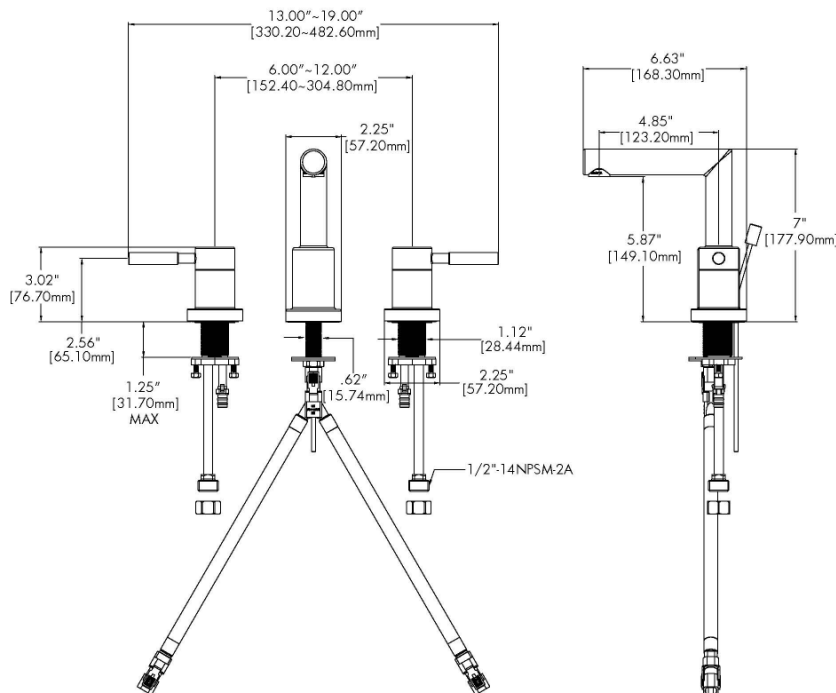

SPEAKMAN® SB-10 21-E

Neo™ Widespread Faucet

FEATURES:

- Lead-free brass construction
- Two lever handles
- 1.2 gpm (4.5 L/min) flow rate
- 1/4 turn ceramic cartridges
- Quick connect fittings
- Includes pop-up drain assembly

DIMENSIONS:

NOTE: 1. All dimensions are in inches (millimeters) unless otherwise specified and are subject to change without notice.

Architect/Engineer Approval Space:

SPEAKMAN
400 ANCHOR MILL ROAD
NEW CASTLE, DE 19720