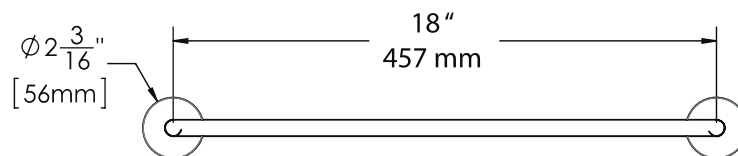

- 1 year limited

DIMENSIONS:

NOTE: 1. All dimensions are in inches (millimeters) unless otherwise specified and are subject to change without notice.

SA-2007

SA-2007-18

Architect/Engineer Approval Space:

SPEAKMAN
400 ANCHOR MILL ROAD
NEW CASTLE, DE 19720