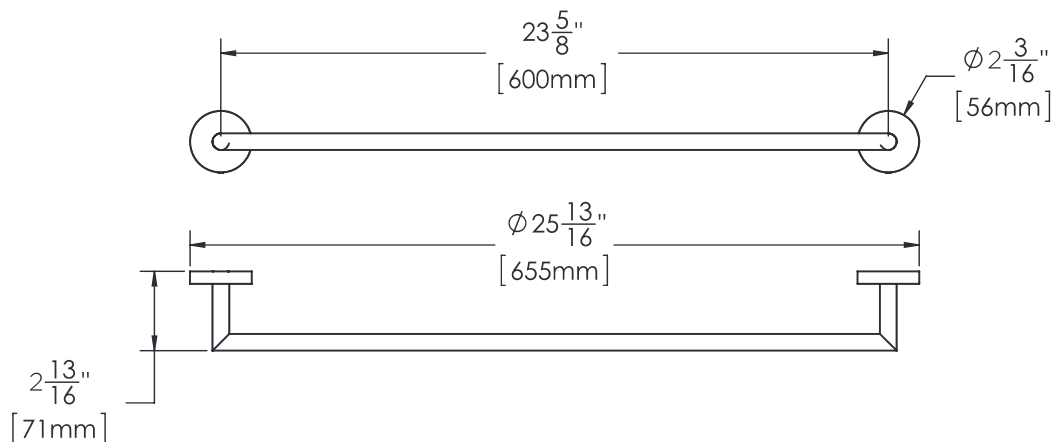

Neo™ Towel Bar

MODELS:

- SA-2007: 24 in. towel bar
- SA-2007-18: 18 in. towel bar

FEATURES:

- Brass construction
- Modern design
- Mounting hardware included

FINISH:

PC BN

WARRANTY:

- 1 year limited

DIMENSIONS:

NOTE: 1. All dimensions are in inches (millimeters) unless otherwise specified and are subject to change without notice.

SA-2007

SA-2007-18

Architect/Engineer Approval Space:

SPEAKMAN
400 ANCHOR MILL ROAD
NEW CASTLE, DE 19720