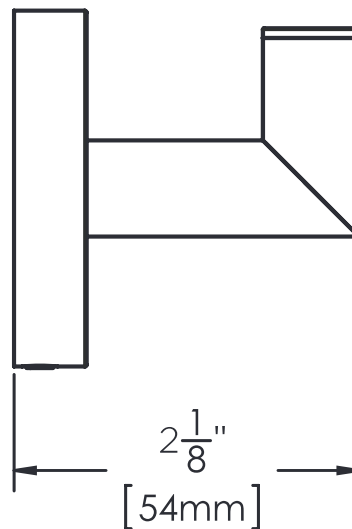

Neo™ Robe Hook

FEATURES:

- Brass construction
- Modern design
- Mounting hardware included

FINISH:

PC BN

WARRANTY:

- 1 year limited

DIMENSIONS:

NOTE: 1. All dimensions are in inches (millimeters) unless otherwise specified and are subject to change without notice.

Architect/Engineer Approval Space:

SPEAKMAN
400 ANCHOR MILL ROAD
NEW CASTLE, DE 19720