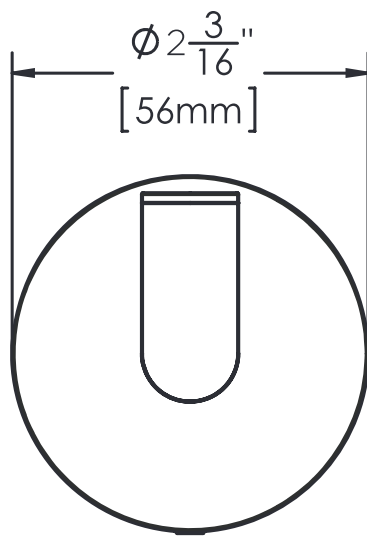

NOTE: 1. All dimensions are in inches (millimeters) unless otherwise specified and are subject to change without notice.

Architect/Engineer Approval Space:

SPEAKMAN
400 ANCHOR MILL ROAD
NEW CASTLE, DE 19720