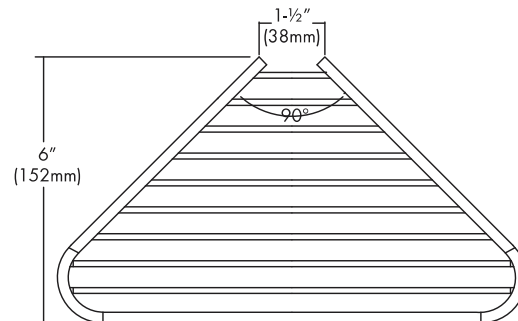

Shower Caddy

FEATURES:

- Stainless steel construction
- Corrosion resistant finishes
- Mounting hardware is included

STOCK FINISHES:

PC

SPECIALTY FINISHES:

BN

WARRANTY:

Visit www.speakman.com for full product warranty information

- 1 Year Limited Warranty (commercial)
- Limited Lifetime Warranty (residential)

All dimensions are in inches (millimeters) unless otherwise specified and are subject to change without notice.

Architect/Engineer Approval Space:

SPEAKMAN
400 ANCHOR MILL ROAD
NEW CASTLE, DE 19720

P: 800-537-2107
F: 800-977-2747
W: WWW.SPEAKMAN.COM
R: 01-MARCH 2018