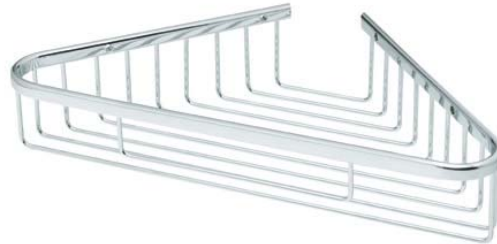

Shower Caddy

FEATURES:

- Stainless steel construction
- Corrosion resistant finishes
- Mounting hardware is included

STOCK FINISHES:

PC

SPECIALTY FINISHES:

BN

WARRANTY:

Visit www.speakman.com for full product warranty information

- 1 Year Limited Warranty (commercial)
- Limited Lifetime Warranty (residential)

All dimensions are in inches (millimeters) unless otherwise specified and are subject to change without notice.

Architect/Engineer Approval Space:

SPEAKMAN
400 ANCHOR MILL ROAD
NEW CASTLE, DE 19720

P: 800-537-2107
F: 800-977-2747
W: WWW.SPEAKMAN.COM
R: 01-MARCH 2018