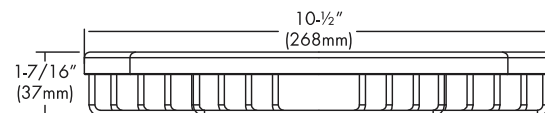

Shower Caddy

FEATURES:

- Stainless steel construction
- Corrosion resistant finishes
- Mounting hardware is included

STOCK FINISHES:

PC

SPECIALTY FINISHES:

BN

WARRANTY:

Visit www.speakman.com for full product warranty information

- 1 Year Limited Warranty (commercial)
- Limited Lifetime Warranty (residential)

All dimensions are in inches (millimeters) unless otherwise specified and are subject to change without notice.

Architect/Engineer Approval Space:

SPEAKMAN
400 ANCHOR MILL ROAD
NEW CASTLE, DE 19720

P: 800-537-2107
F: 800-977-2747
W: WWW.SPEAKMAN.COM
R: 01-MARCH 2018