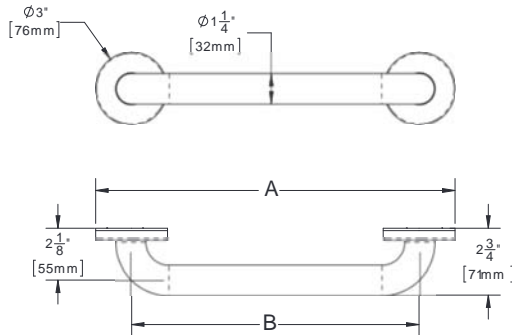

### FEATURES:

- ADA Grab Bar measures 24", 36", or 48" wide
- Stainless steel construction
- Corrosion resistant finishes
- Mounting hardware is included
- Coordinates with Neo Collection

#### DIMENSION "A"

SA-1009-24	27" (686mm)
SA-1009-36	39" (991mm)
SA-1009-48	51" (1295mm)

#### DIMENSION "B"

SA-1009-24	24" (610mm)
SA-1009-36	36" (914mm)
SA-1009-48	48" (1219mm)

All dimensions are in inches (millimeters) unless otherwise specified and are subject to change without notice.

Architect/Engineer Approval Space: