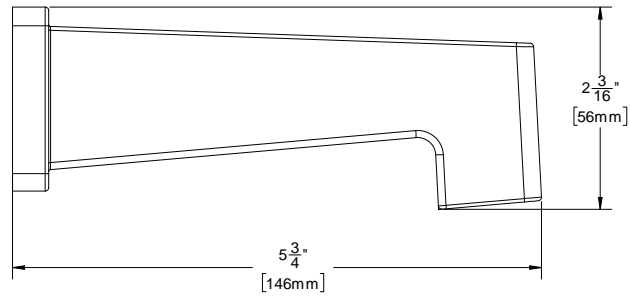

Kubos™ Tub Spout

FEATURES:

- 1/2 in. copper slip-fit connection
- Metal construction

FINISH:

PC BN

WARRANTY:

- 1 Year Limited

DIMENSIONS:

 NOTE: 1. All dimensions are in inches (millimeters) unless otherwise specified and are subject to change without notice.

Architect/ Engineer Approval Space:

SPEAKMAN
400 ANCHOR MILL ROAD
NEW CASTLE, DE 19720