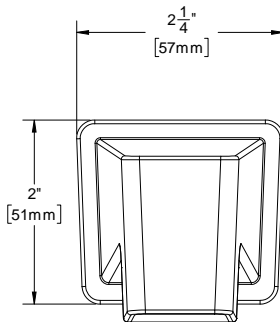

Kubos™ Tub Spout

FEATURES:

- 1/2 in. copper slip-fit connection
- Metal construction

FINISH:

PC BN

WARRANTY:

- 1 Year Limited

DIMENSIONS:

 NOTE: 1. All dimensions are in inches (millimeters) unless otherwise specified and are subject to change without notice.

Architect/ Engineer Approval Space:

SPEAKMAN
400 ANCHOR MILL ROAD
NEW CASTLE, DE 19720