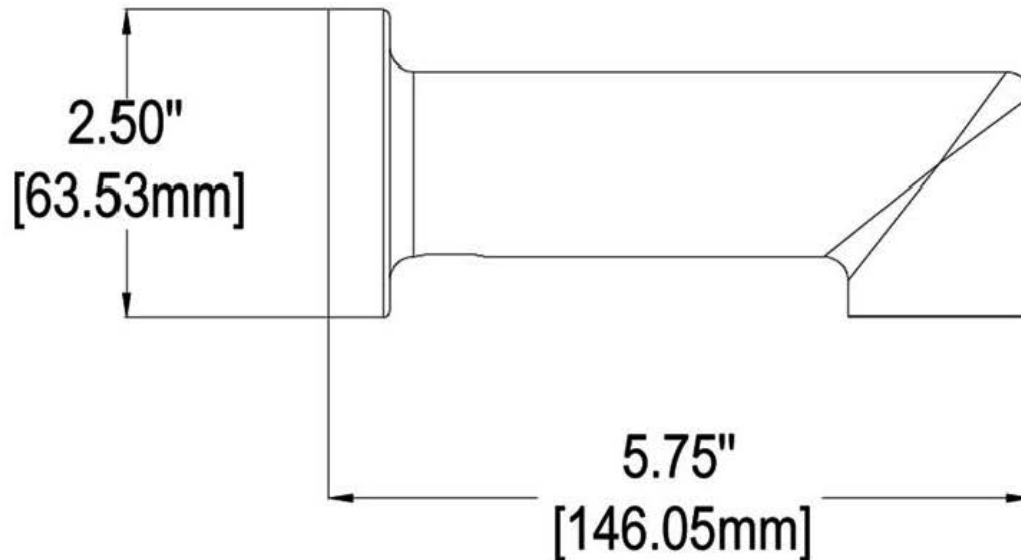

SPEAKMAN® S-1557

Neo™ Tub Spout

FEATURES:

- 1/2 in. copper slip-fit connection
- Metal construction

FINISH:

PC BN

WARRANTY:

- 1 Year Limited

DIMENSIONS:

NOTE: 1. All dimensions are in inches (millimeters) unless otherwise specified and are subject to change without notice.

Architect/Engineer Approval Space:

SPEAKMAN
400 ANCHOR MILL ROAD
NEW CASTLE, DE 19720