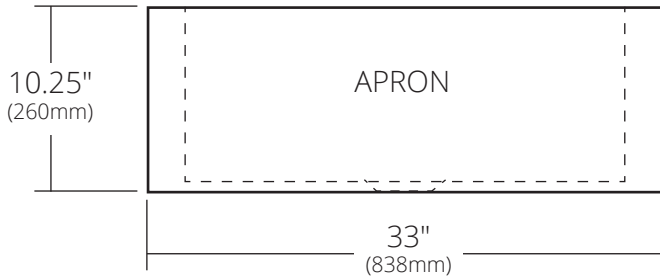

SPECIFICATIONS

**RHAPSODY**

TOP VIEW

FRONT VIEW

SIDE VIEW

CPK295 Antique  
CPK595 Brushed Nickel

**PRODUCT DETAILS**

- 33" x 20.5" x 10.25" OD (838mm x 521mm x 260mm)
- 29.25" x 16.75" x 9.75" (743mm x 425mm x 248mm)
- Hand hammered, 16 gauge recycled copper
- Apron extends 2" on sides
- 3.5" (89mm) Drain opening

**INSTALLATION**

- Undermount

**COORDINATING PRODUCTS**

- Drains: DR320 or DR340
- Bottom Grid: GR2715

**STANDARDS COMPLIANCE**

- UPC/cUPC compliant

**IMPORTANT**

Due to the handcrafted nature of this product, it will vary in finish, texture, hammering, and other details. Dimensions may vary up to .25" (6mm). We strongly recommend waiting for the actual product before making any installation cuts.