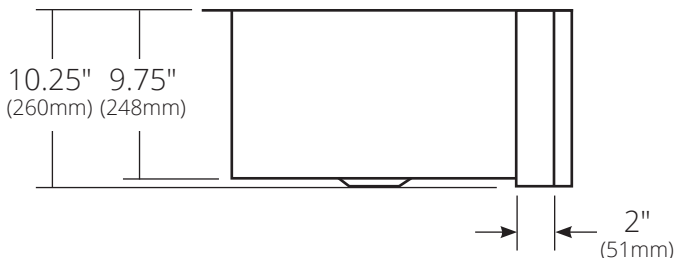

SPECIFICATIONS

**RHAPSODY**

TOP VIEW

FRONT VIEW

SIDE VIEW

CPK295 Antique  
CPK595 Brushed Nickel

**PRODUCT DETAILS**

- 33" x 20.5" x 10.25" OD (838mm x 521mm x 260mm)
- 29.25" x 16.75" x 9.75" (743mm x 425mm x 248mm)
- Hand hammered, 16 gauge recycled copper
- Apron extends 2" on sides
- 3.5" (89mm) Drain opening

**INSTALLATION**

- Undermount

**COORDINATING PRODUCTS**

- Drains: DR320 or DR340
- Bottom Grid: GR2715

**STANDARDS COMPLIANCE**

- UPC/cUPC compliant

**IMPORTANT**

Due to the handcrafted nature of this product, it will vary in finish, texture, hammering, and other details. Dimensions may vary up to .25" (6mm). We strongly recommend waiting for the actual product before making any installation cuts.