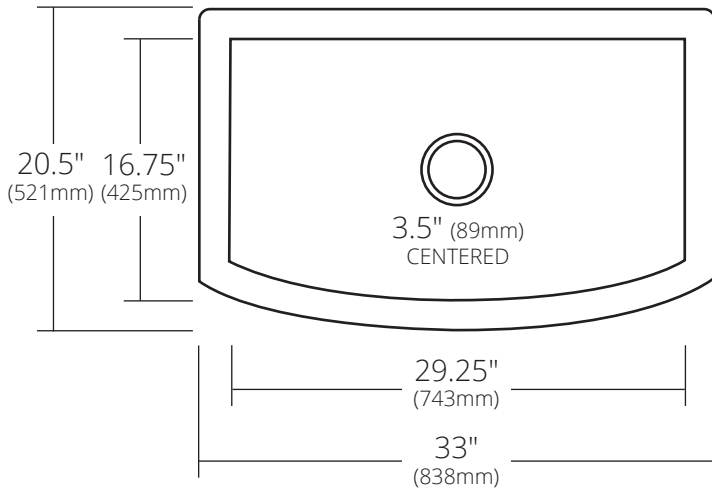

SPECIFICATIONS

**RHAPSODY**

TOP VIEW

FRONT VIEW

SIDE VIEW

CPK295 Antique  
CPK595 Brushed Nickel

**PRODUCT DETAILS**

- 33" x 20.5" x 10.25" OD (838mm x 521mm x 260mm)
- 29.25" x 16.75" x 9.75" (743mm x 425mm x 248mm)
- Hand hammered, 16 gauge recycled copper
- Apron extends 2" on sides
- 3.5" (89mm) Drain opening

**INSTALLATION**

- Undermount

**COORDINATING PRODUCTS**

- Drains: DR320 or DR340
- Bottom Grid: GR2715

**STANDARDS COMPLIANCE**

- UPC/cUPC compliant

**IMPORTANT**

Due to the handcrafted nature of this product, it will vary in finish, texture, hammering, and other details. Dimensions may vary up to .25" (6mm). We strongly recommend waiting for the actual product before making any installation cuts.