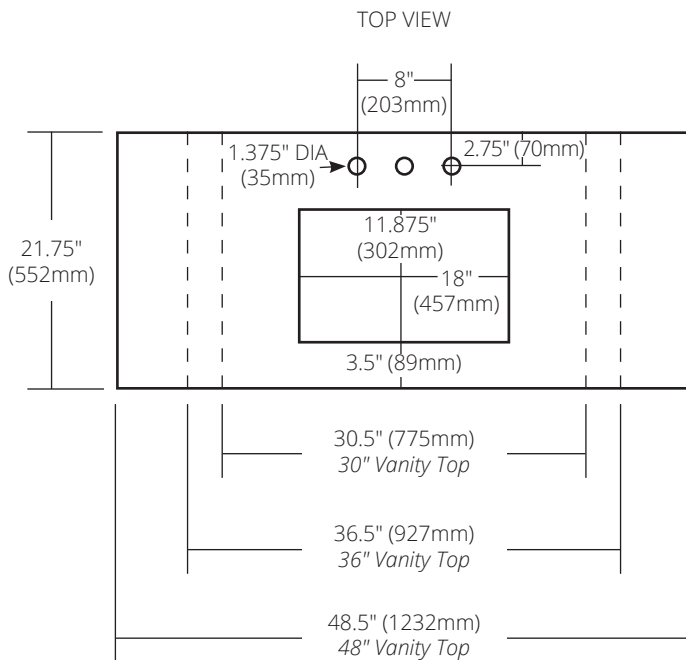

SPECIFICATIONS

**NATIVESTONE® VANITY TOP**  
**ALL SIZES - RECTANGLE WITH 8" WIDESPREAD CUTOUT**

NativeStone® Collection

**30" Vanity Top**

30.5"w x 21.75"d x 1.18"h (775mm x 552mm x 30mm)

- NSV30-AR Ash
- NSV30-SR Slate
- NSV30-PR Pearl
- NSV30-ER Earth

**36" Vanity Top**

36.5"w x 21.75"d x 1.18"h (927mm x 552mm x 30mm)

- NSV36-AR Ash
- NSV36-SR Slate
- NSV36-PR Pearl
- NSV36-ER Earth

**48" Vanity Top**

48.5"w x 21.75"d x 1.18"h (1232mm x 552mm x 30mm)

- NSV48-AR Ash
- NSV48-SR Slate
- NSV48-PR Pearl
- NSV48-ER Earth

**IMPORTANT**

DO NOT use tape or other adhesives on NativeStone as it may remove the sealer. Due to the handcrafted nature of this product, it will vary in finish, texture, and other details. Dimensions may vary up to .25" (6mm).