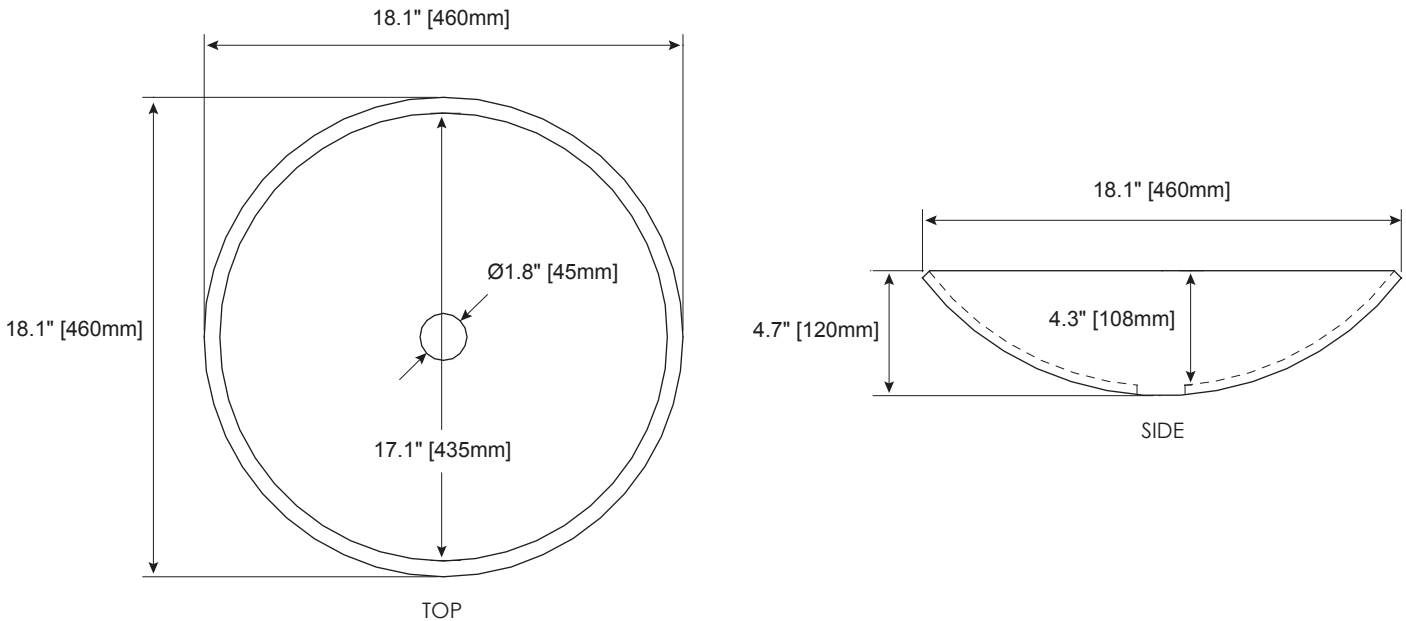

NOMINAL DIMENSIONS

- 18.1" Diameter x 4.75" Height

SPECIFIED MODEL

MODEL	DESCRIPTION	COLORS / FINISHES
RVE180MCO	REFLEX Vessel Sink	<input type="checkbox"/> Metallic Copper
RVE180MGD	REFLEX Vessel Sink	<input type="checkbox"/> Metallic Gold
RVE180MPW	REFLEX Vessel Sink	<input type="checkbox"/> Metallic Pewter
RVE180MSI	REFLEX Vessel Sink	<input type="checkbox"/> Metallic Silver

PRODUCT DIAGRAM

* Please note that all stated sizes are nominal and may vary slightly within the normal range of tolerances. Measurements were taken to outside edges.