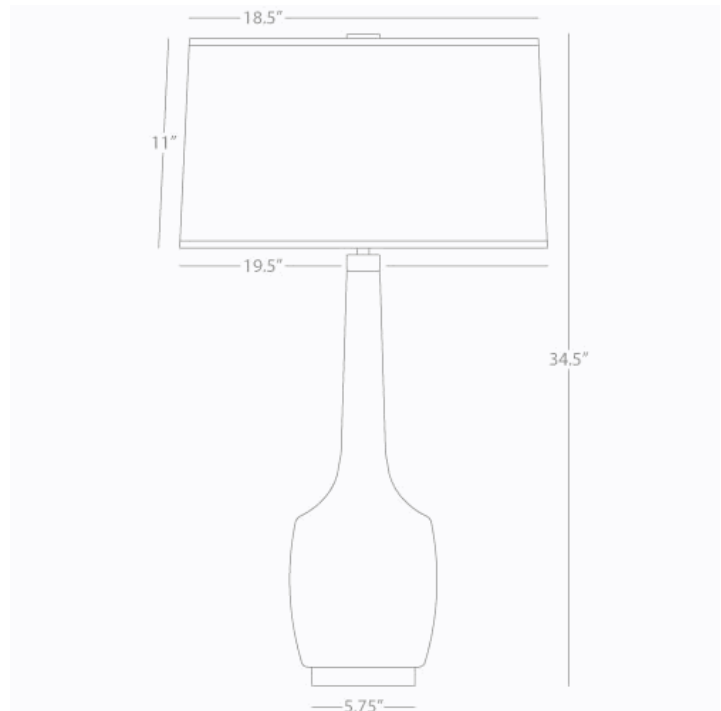

DELILAH

RR701

Table Lamp

1-150W Max.

Bulb Type: A

Switch: Hi-Lo Dimming

Antique Brass Finish

Ruby Red Glazed Ceramic

Oyster Linen Shade w/ Self-Fabric

Top and Bottom Diffuser

See Audrey/ Delilah Table for Color Options

*** Ships Within 5 Business Days**

*** Made In The USA**