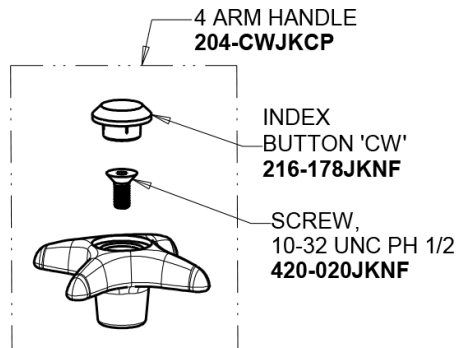

Repair Parts

930-CP

Single-hole, deck-mounted manual laboratory faucet

CHICAGO FAUCETS®

Geberit Group

4-Arm Handle
204-PRJKCP