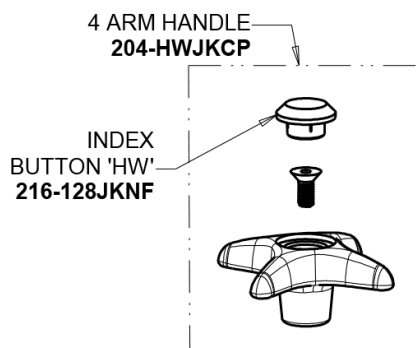

Repair Parts

930-CP

Single-hole, deck-mounted manual laboratory faucet

CHICAGO FAUCETS®

Geberit Group

4-Arm Handle
204-PRJKCP