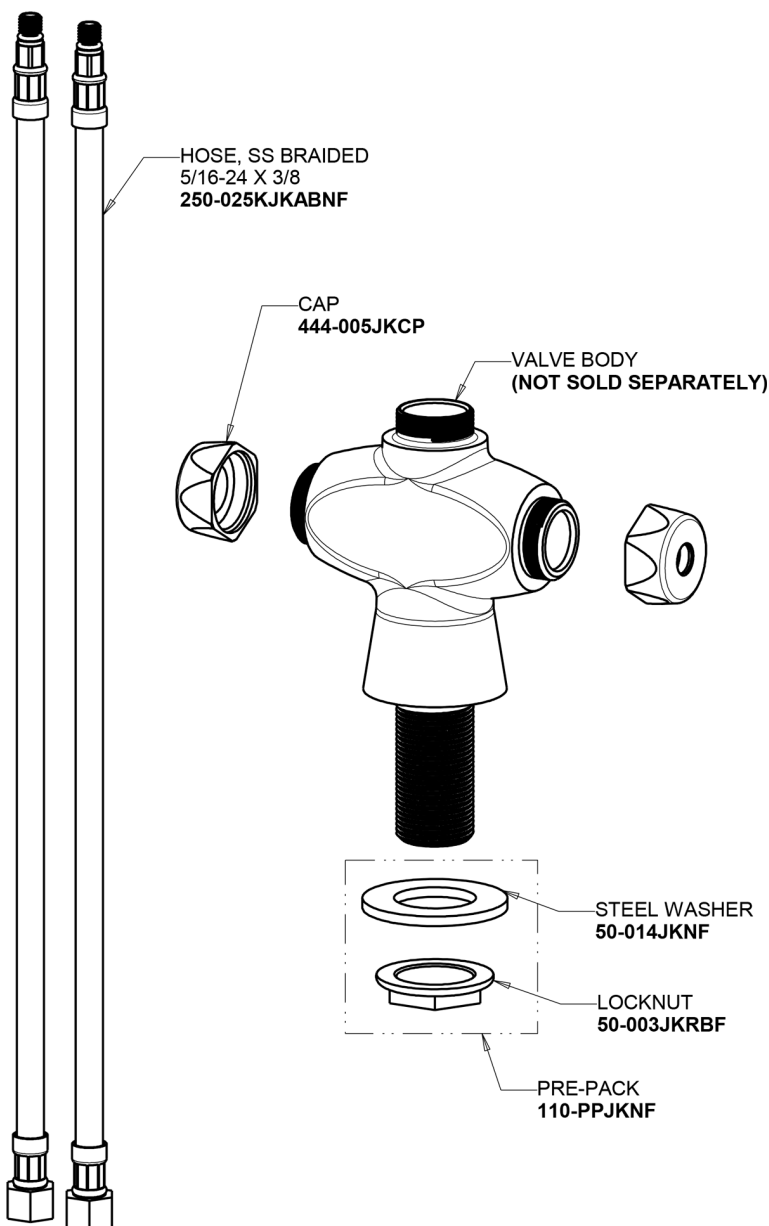

# Repair Parts

930-CP

Single-hole, deck-mounted manual laboratory faucet

## Base Parts:

## 6" Vacuum Breaker Swing Spout GN2BVBJKABCP