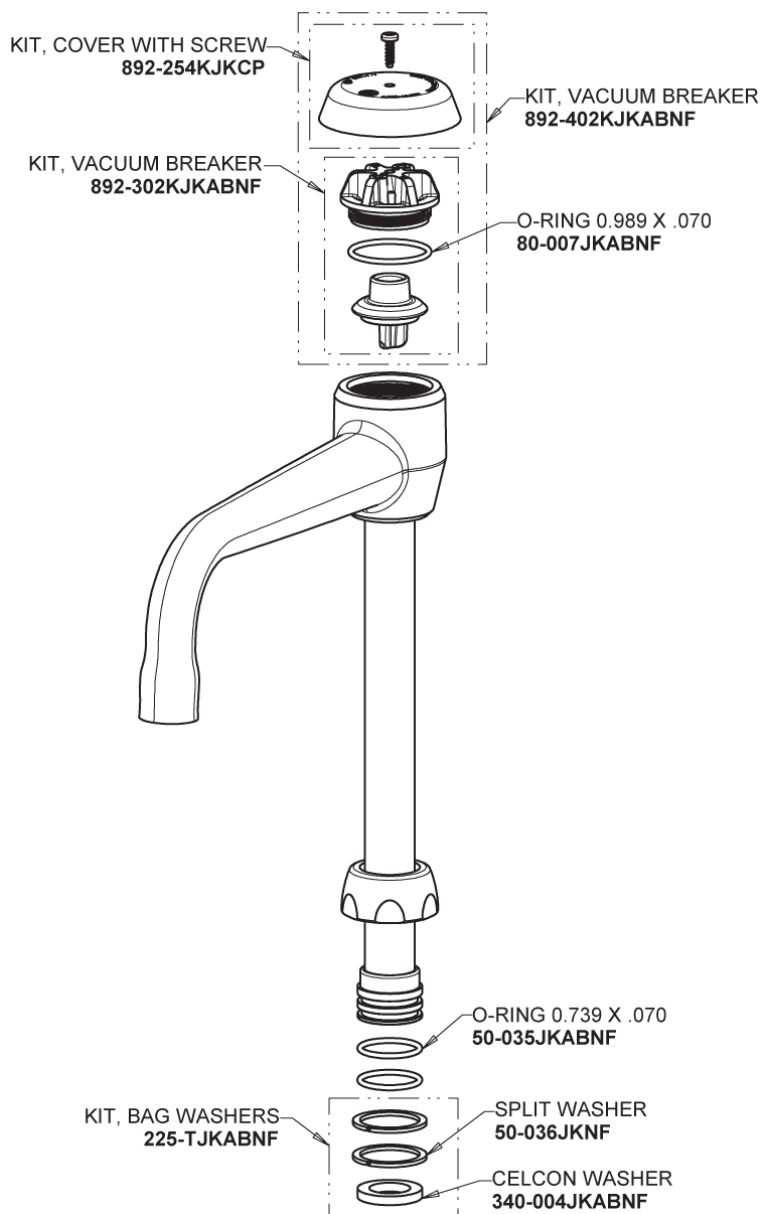

# Repair Parts

930-CP

Single-hole, deck-mounted manual laboratory faucet

## Base Parts:

## 6" Vacuum Breaker Swing Spout GN2BVBJKABCP