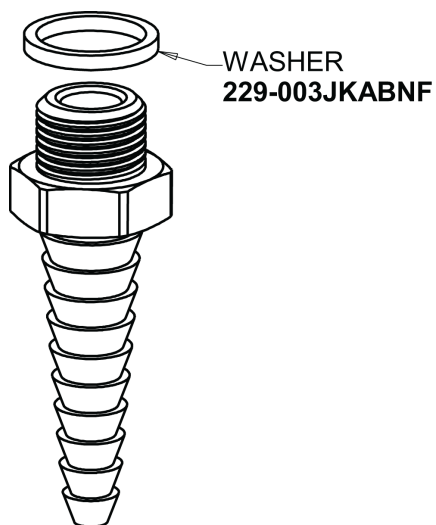

Serrated Hose Nozzle
E7JKCP

Slow-Compression Cartridge (pair)
217-XTLHJKABNF (left)
217-XTRHJKABNF (right)