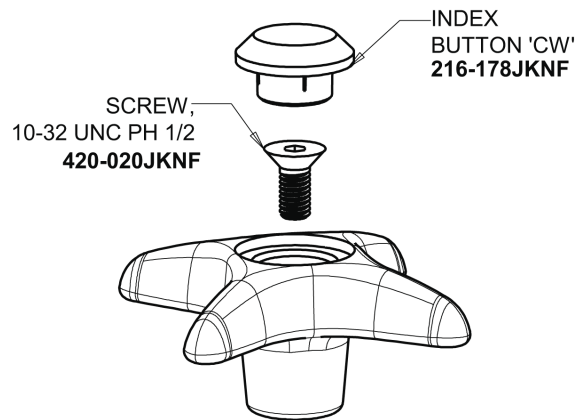

Repair Parts

928-CP

Deck-mounted manual laboratory faucet, single-hole, single-supply

CHICAGO FAUCETS®

Geberit Group

349 Series Base Base Parts:

6" Vacuum Breaker Swing Spout GN2BVBKABCP

For Technical Assistance:

Deck-mounted manual laboratory faucet, single-hole, single-supply

CHICAGO FAUCETS®

Geberit Group

4-Arm Handle with 'CW' Index Button
204-CWJKCP

Serrated Hose Nozzle
E7JKCP

Slow-Compression Cartridge (left hand)
217-XTLHJKABNF