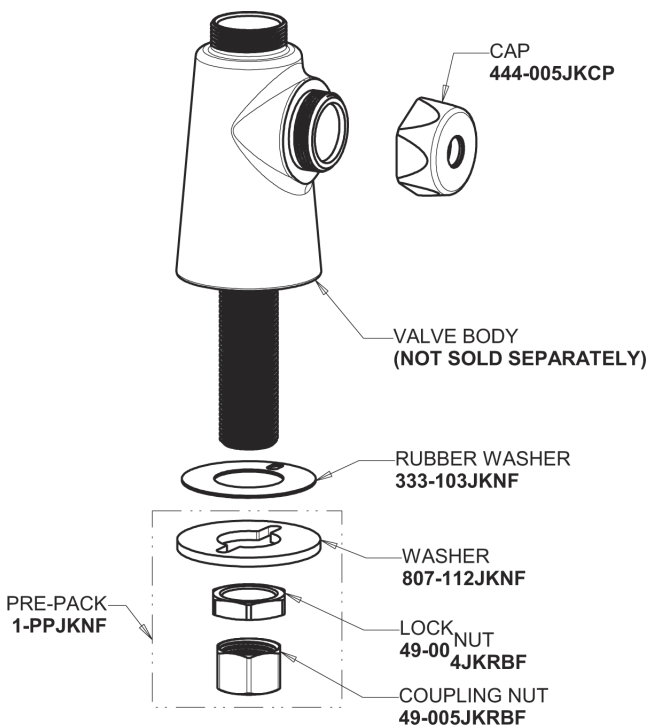

Repair Parts

928-CP

Deck-mounted manual laboratory faucet, single-hole, single-supply

CHICAGO FAUCETS®

Geberit Group

349 Series Base Base Parts:

6" Vacuum Breaker Swing Spout GN2BVBKABCP

For Technical Assistance:

Deck-mounted manual laboratory faucet, single-hole, single-supply

CHICAGO FAUCETS®

Geberit Group

4-Arm Handle with 'CW' Index Button
204-CWJKCP

Serrated Hose Nozzle
E7JKCP

Slow-Compression Cartridge (left hand)
217-XTLHJKABNF