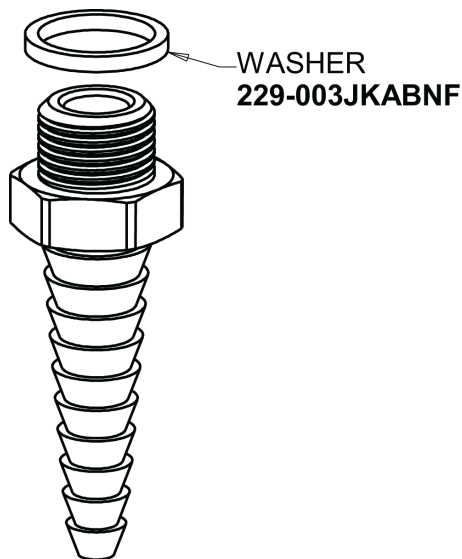

Repair Parts

928-CP

Deck-mounted manual laboratory faucet, single-hole, single-supply

CHICAGO FAUCETS®

Geberit Group

349 Series Base Base Parts:

6" Vacuum Breaker Swing Spout GN2BVBKABCP

For Technical Assistance:

Deck-mounted manual laboratory faucet, single-hole, single-supply

CHICAGO FAUCETS®

Geberit Group

4-Arm Handle with 'CW' Index Button
204-CWJKCP

Serrated Hose Nozzle
E7JKCP

Slow-Compression Cartridge (left hand)
217-XTLHJKABNF