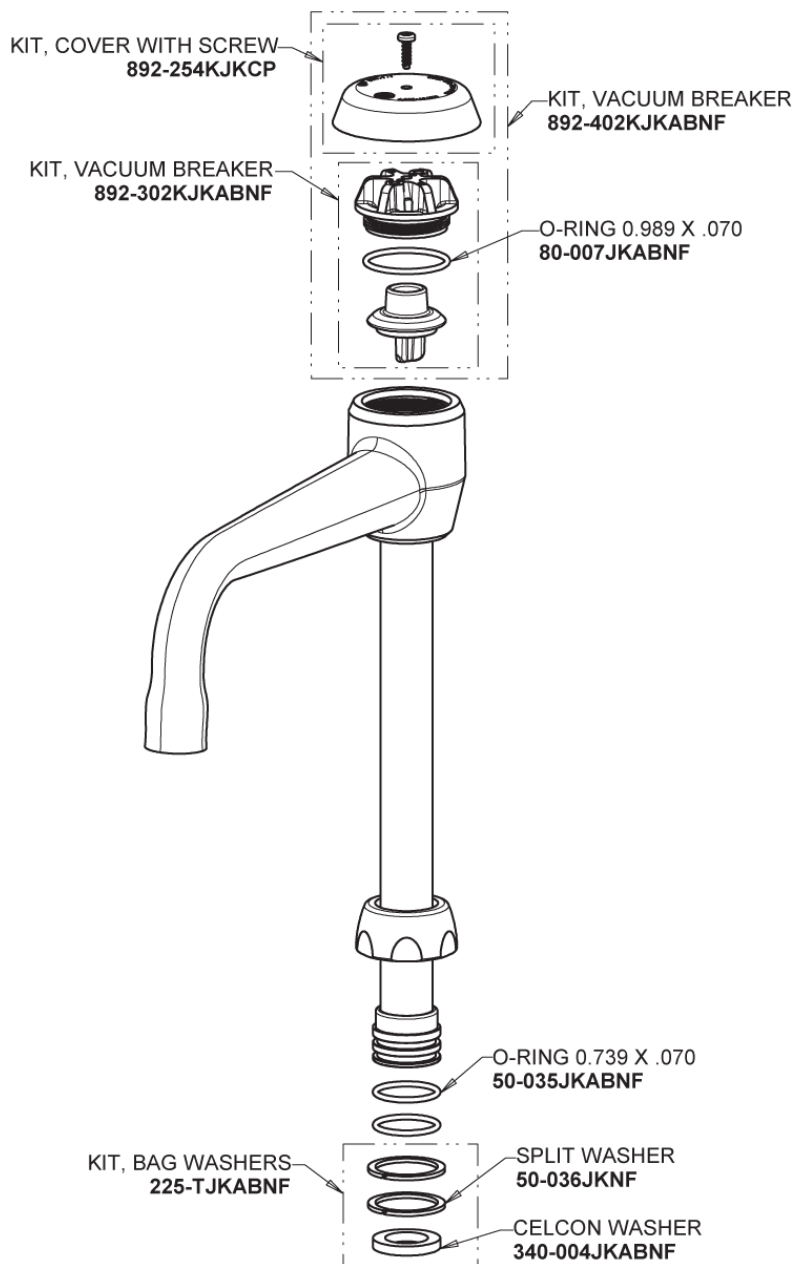

Repair Parts

928-CP

Deck-mounted manual laboratory faucet, single-hole, single-supply

CHICAGO FAUCETS®

Geberit Group

349 Series Base Base Parts:

6" Vacuum Breaker Swing Spout GN2BVBKABCP

For Technical Assistance:

Deck-mounted manual laboratory faucet, single-hole, single-supply

CHICAGO FAUCETS®

Geberit Group

4-Arm Handle with 'CW' Index Button
204-CWJKCP

Serrated Hose Nozzle
E7JKCP

Slow-Compression Cartridge (left hand)
217-XTLHJKABNF