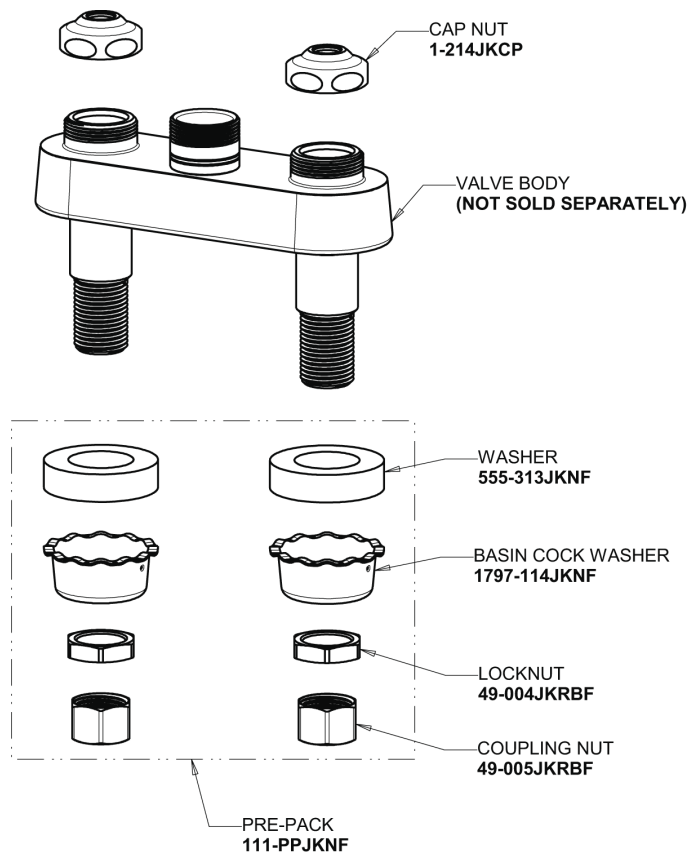

Repair Parts

895-ABCP

Deck-mounted manual sink faucet with 4" centers

CHICAGO FAUCETS®

Geberit Group

Base Parts:

2-3/8" Lever Handle 369-PRJKCP

3-1/2" Rigid / Swing Gooseneck Spout GN1AJKABCP

2.2 GPM (8.3 L/min) Aerator E3JKABCP

Quatern Compression Cartridge (pair) 1-099XTJKABNF (right) 1-100XTJKABNF (left)

For Technical Assistance:

Phone: 800-TEC-TRUE (832-8783)

Email: techsupport.us@chicago faucets.com