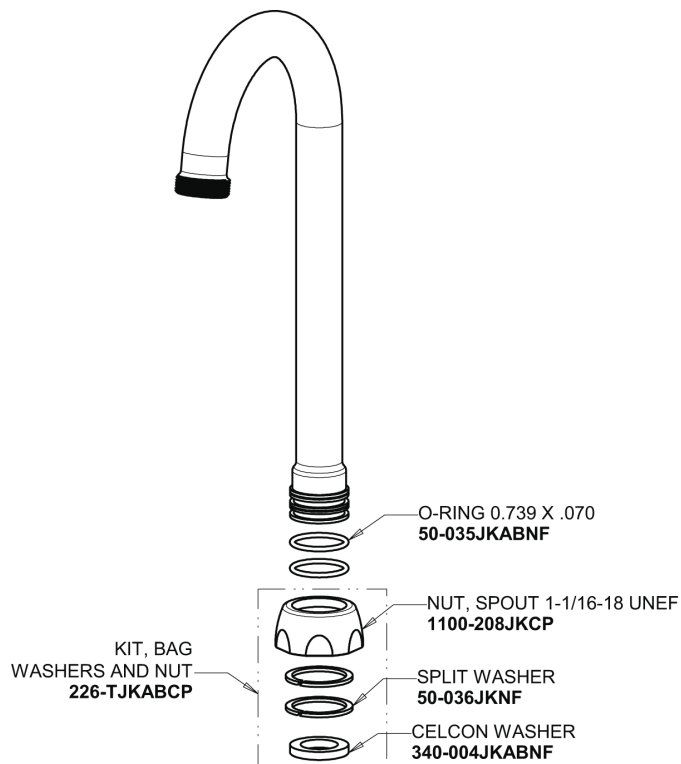

Repair Parts

895-ABCP

Deck-mounted manual sink faucet with 4" centers

CHICAGO FAUCETS®

Geberit Group

Base Parts:

2-3/8" Lever Handle 369-PRJKCP

3-1/2" Rigid / Swing Gooseneck Spout GN1AJKABCP

2.2 GPM (8.3 L/min) Aerator E3JKABCP

Quatern Compression Cartridge (pair) 1-099XTJKABNF (right) 1-100XTJKABNF (left)

For Technical Assistance:

Phone: 800-TEC-TRUE (832-8783)

Email: techsupport.us@chicago faucets.com