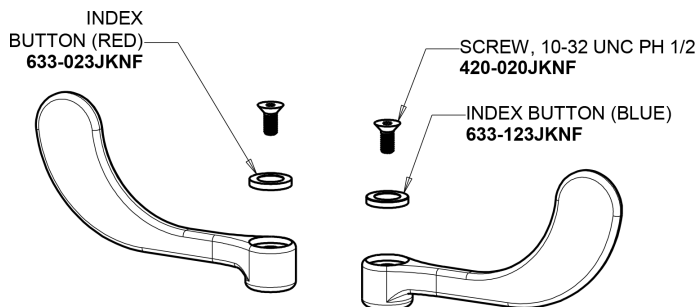

4" Wristblade Handle 317-PRJKCP

Quatern Compression Cartridge (pair) 1-099XTJKABNF (right) 1-100XTJKABNF (left)

For Technical Assistance:

Phone: 800-TEC-TRUE (832-8783)

Email: techsupport.us@chicago faucets.com

2100 South Clearwater Drive

Des Plaines, IL 60018

Phone: 847-803-5000

chicago faucets.com