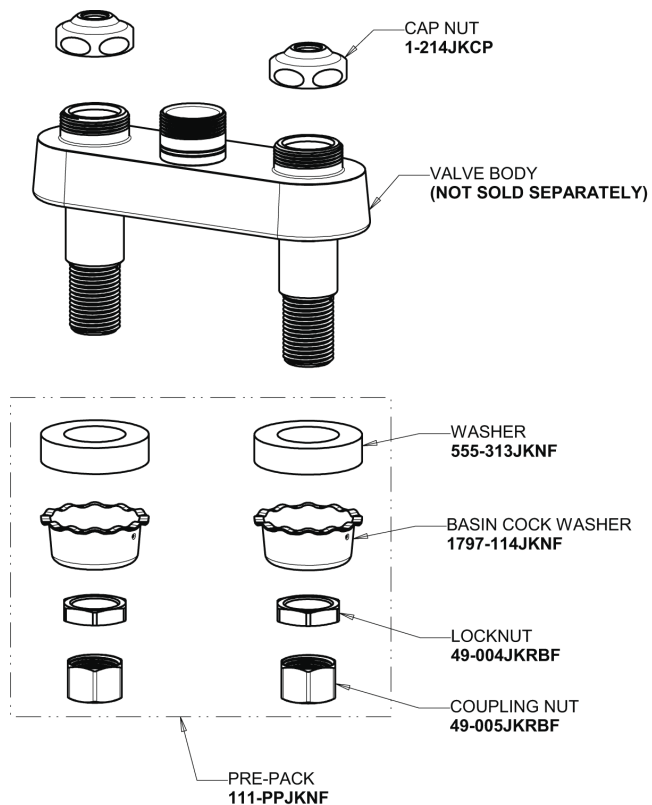

# Repair Parts

895-317FCABCP

Deck-mounted manual sink faucet with 4" centers

## Base Parts:

## 3-1/2" Rigid / Swing Flow Control Gooseneck Spout GN1FCJKABCP