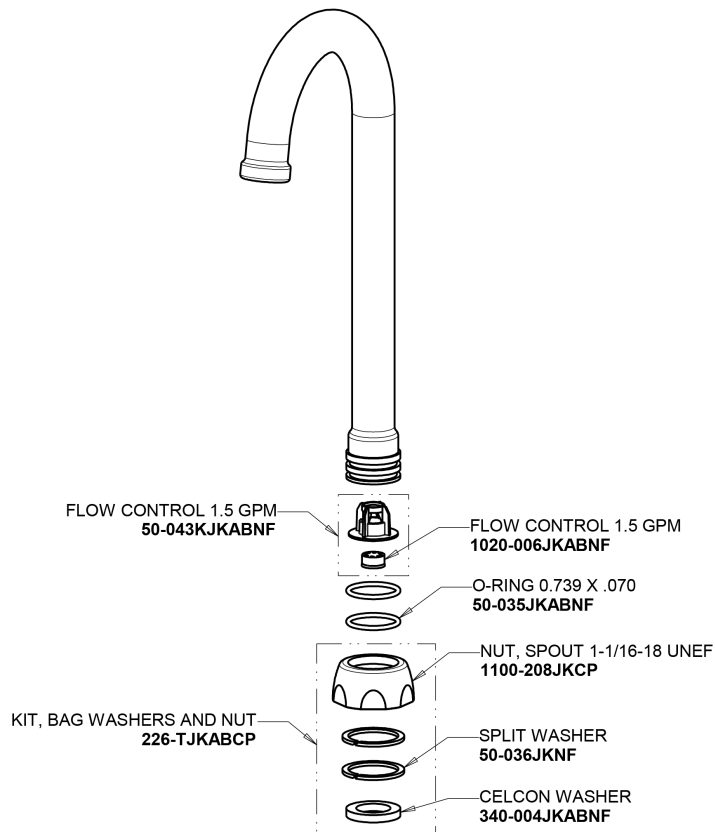

# Repair Parts

895-317FCABCP

Deck-mounted manual sink faucet with 4" centers

## Base Parts:

## 3-1/2" Rigid / Swing Flow Control Gooseneck Spout GN1FCJKABCP