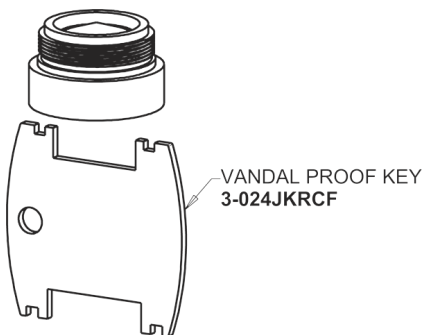

Repair Parts

802-V665ABCP

Deck-mounted manual sink faucet with 4" centers

CHICAGO FAUCETS®

Geberit Group

Base Parts:

1-3/4" Vandal Proof Push Handle 665-PSHJKCP_pair

2.2 GPM (8.3 L/min) Vandal Proof Softflo Aerator E12VPJKABCP