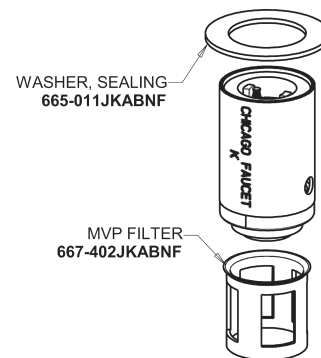

Repair Parts

802-V665ABCP

Deck-mounted manual sink faucet with 4" centers

CHICAGO FAUCETS®

Geberit Group

Base Parts:

1-3/4" Vandal Proof Push Handle 665-PSHJKCP_pair

2.2 GPM (8.3 L/min) Vandal Proof Softflo Aerator E12VPJKABCP

MVP Metering Cartridge 671-XJKABNF

For Technical Assistance:

Phone: 800-TEC-TRUE (832-8783)

Email: techsupport.us@chicagofaucets.com

2100 South Clearwater Drive

Des Plaines, IL 60018

Phone: 847-803-5000

chicagofaucets.com