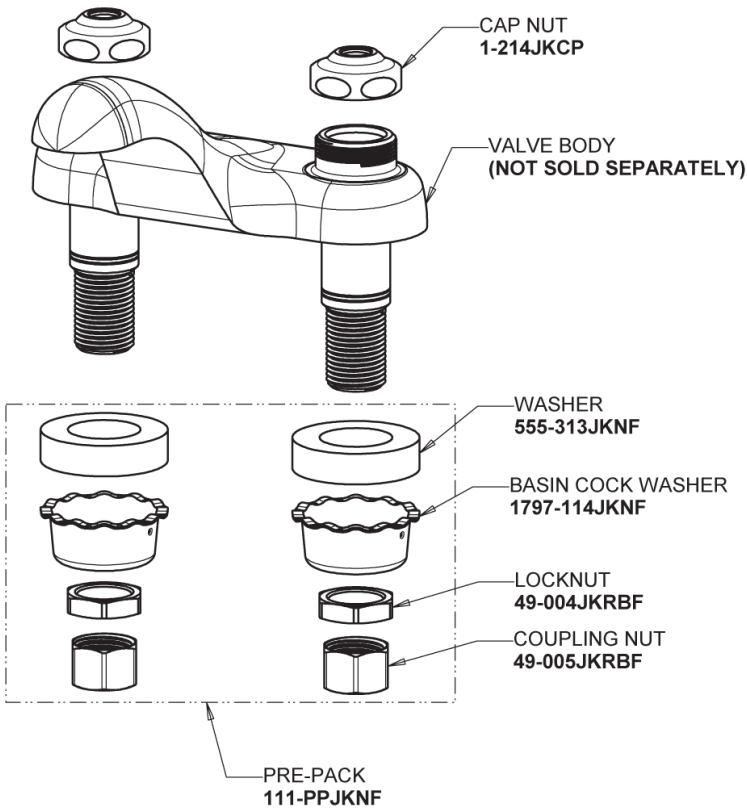

Repair Parts

802-V665ABCP

Deck-mounted manual sink faucet with 4" centers

CHICAGO FAUCETS®

Geberit Group

Base Parts:

1-3/4" Vandal Proof Push Handle 665-PSHJKCP_pair

2.2 GPM (8.3 L/min) Vandal Proof Softflo Aerator E12VPJKABCP