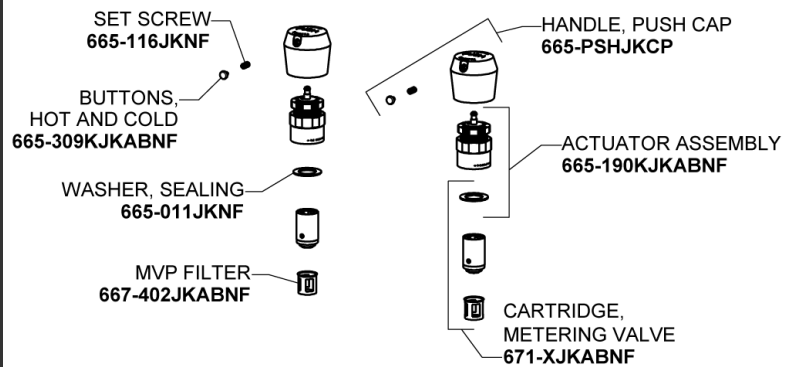

Repair Parts

802-V665ABCP

Deck-mounted manual sink faucet with 4" centers

CHICAGO FAUCETS®

Geberit Group

Base Parts:

1-3/4" Vandal Proof Push Handle 665-PSHJKCP_pair

2.2 GPM (8.3 L/min) Vandal Proof Softflo Aerator E12VPJKABCP

MVP Metering Cartridge 671-XJKABNF

For Technical Assistance:

Phone: 800-TEC-TRUE (832-8783)

Email: techsupport.us@chicagofaucets.com

2100 South Clearwater Drive

Des Plaines, IL 60018

Phone: 847-803-5000

chicagofaucets.com