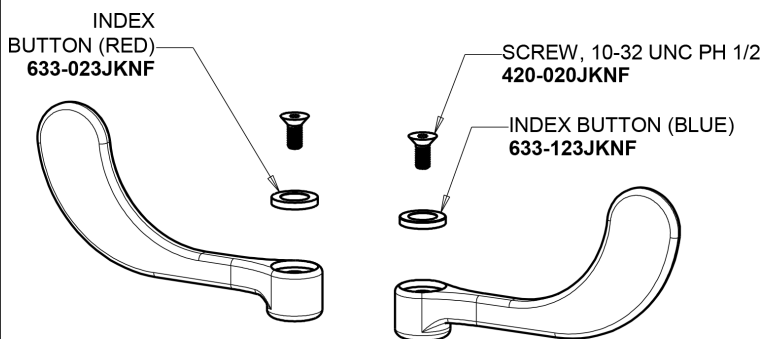

Repair Parts

802-V317XKABCP

Deck-mounted manual sink faucet with 4" centers

CHICAGO FAUCETS®

Geberit Group

Base Parts:

2.2 GPM (8.3 L/min) Vandal Proof Softflo Aerator
E12VPJKABCP

4" Wristblade Handle
317-PRJKCP

Ceramic 1/4-Turn Cartridge (pair)
1-099XKJKABNF (right)
1-100XKJKABNF (left)

For Technical Assistance:

Phone: 800-TEC-TRUE (832-8783)

Email: techsupport.us@chicagofaucets.com

2100 South Clearwater Drive

Des Plaines, IL 60018