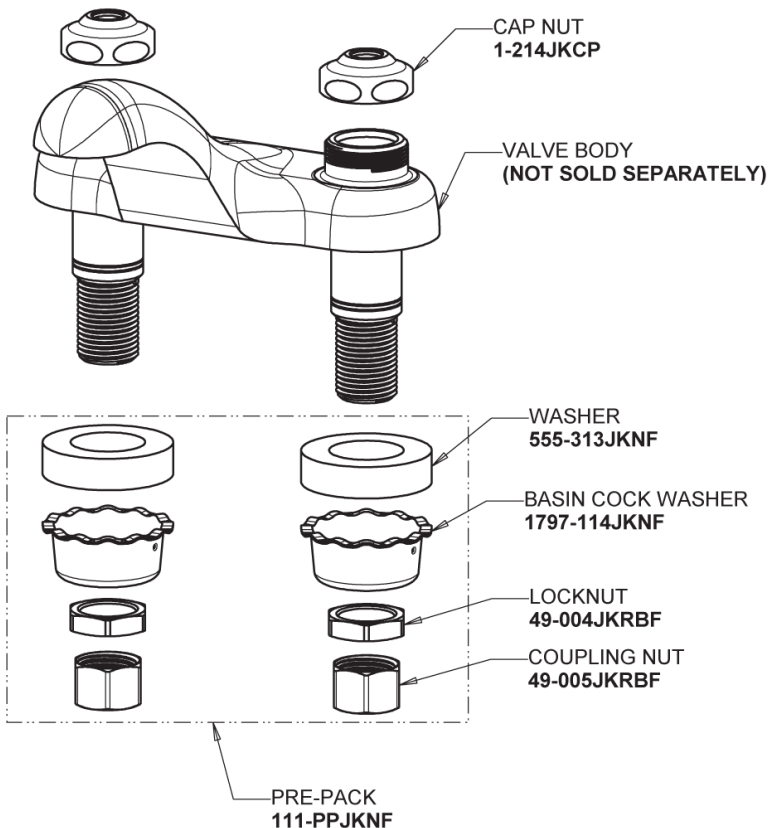

Repair Parts

802-V317XKABCP

Deck-mounted manual sink faucet with 4" centers

CHICAGO FAUCETS®

Geberit Group

Base Parts:

2.2 GPM (8.3 L/min) Vandal Proof Softflo Aerator
E12VPJKABCP

4" Wristblade Handle
317-PRJKCP

Ceramic 1/4-Turn Cartridge (pair)
1-099XKJKABNF (right)
1-100XKJKABNF (left)

For Technical Assistance:

Phone: 800-TEC-TRUE (832-8783)

Email: techsupport.us@chicagofaucets.com

2100 South Clearwater Drive

Des Plaines, IL 60018