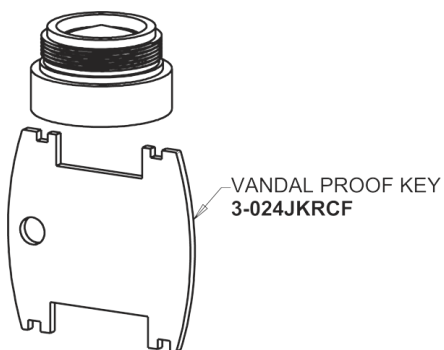

Repair Parts

802-V317XKABCP

Deck-mounted manual sink faucet with 4" centers

CHICAGO FAUCETS®

Geberit Group

Base Parts:

2.2 GPM (8.3 L/min) Vandal Proof Softflo Aerator
E12VPJKABCP

4" Wristblade Handle
317-PRJKCP

Ceramic 1/4-Turn Cartridge (pair)
1-099XKJKABNF (right)
1-100XKJKABNF (left)

For Technical Assistance:

Phone: 800-TEC-TRUE (832-8783)

Email: techsupport.us@chicagofaucets.com

2100 South Clearwater Drive

Des Plaines, IL 60018