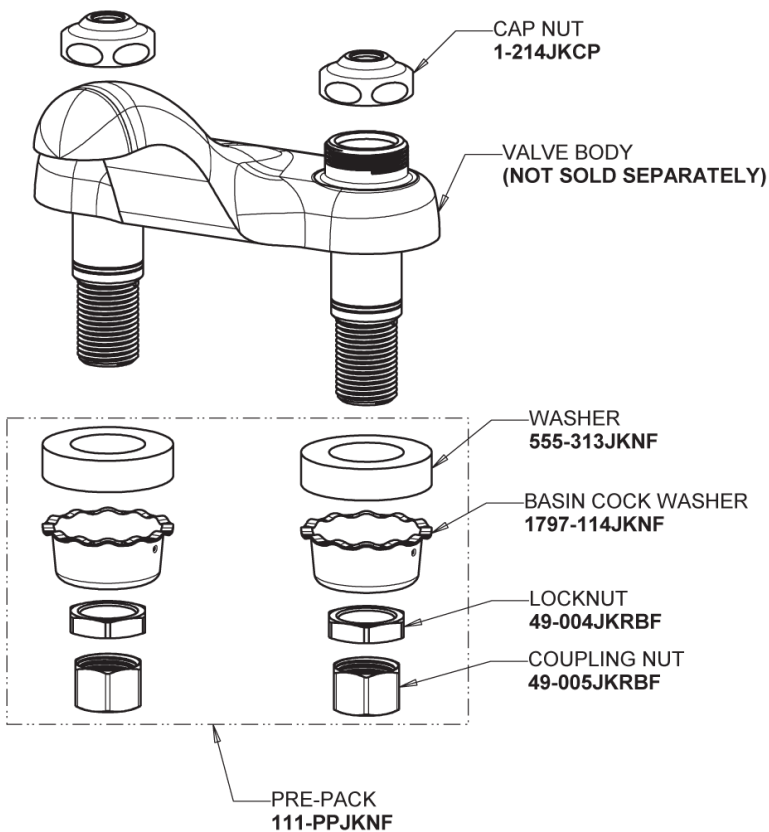

Repair Parts

802-ABCP

Deck-mounted manual sink faucet with 4" centers

CHICAGO FAUCETS®

Geberit Group

Base Parts:

2.2 GPM (8.3 L/min) Softflo Aerator
E12JKABCP

2-3/8" Lever Handle
390-PRJKCP

Quatern Compression Cartridge (pair)
1-099XTJKABNF (right)
1-100XTJKABNF (left)

For Technical Assistance:

Phone: 800-TEC-TRUE (832-8783)

Email: techsupport.us@chicago faucets.com

2100 South Clearwater Drive