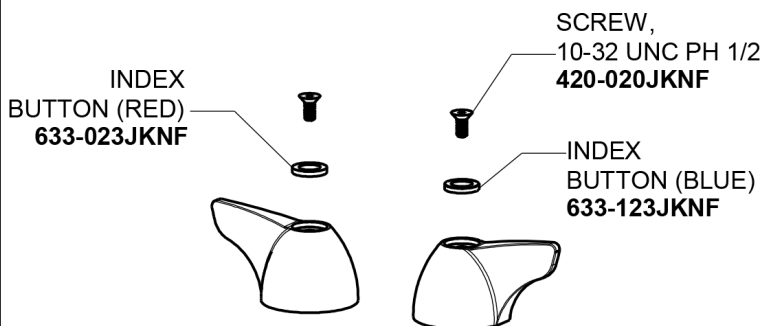

Repair Parts

802-1000ABCP

Deck-mounted manual sink faucet with 4" centers

CHICAGO FAUCETS®

Geberit Group

Base Parts:

2" Vandal Proof Canopy Single Wing Handle 1000-PRJKCP

2.2 GPM (8.3 L/min) Softflo Aerator E12JKABCP

Quaturn Compression Cartridge (pair) 1-099XTJKABNF (right) 1-100XTJKABNF (left)

For Technical Assistance:

Phone: 800-TEC-TRUE (832-8783)

Email: techsupport.us@chicagofaucets.com

2100 South Clearwater Drive