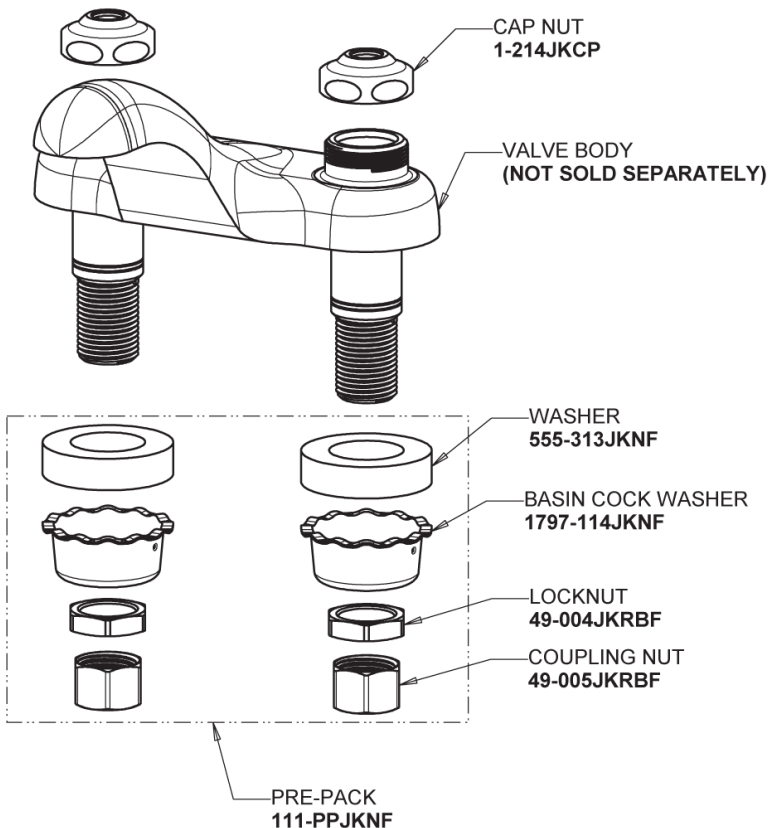

Repair Parts

802-1000ABCP

Deck-mounted manual sink faucet with 4" centers

CHICAGO FAUCETS®

Geberit Group

Base Parts:

2" Vandal Proof Canopy Single Wing Handle 1000-PRJKCP

2.2 GPM (8.3 L/min) Softflo Aerator E12JKABCP