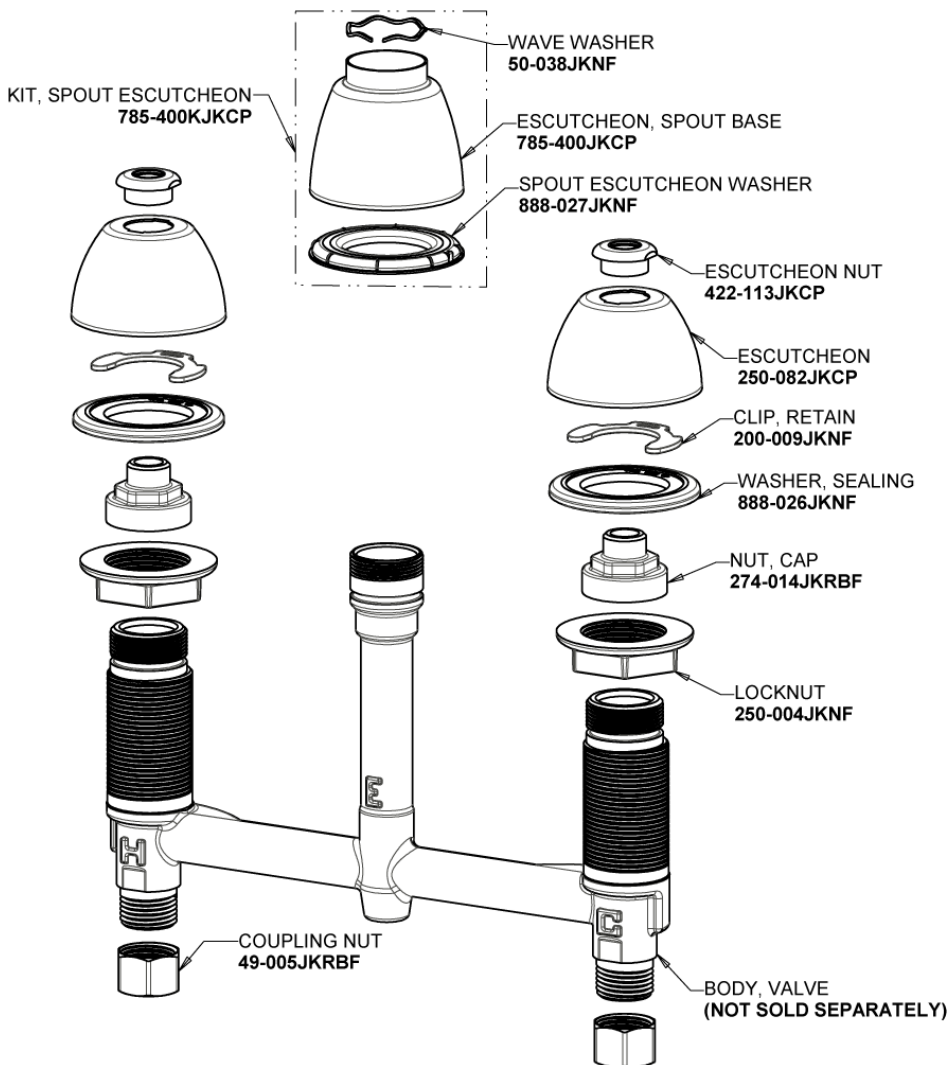

Repair Parts

786-ABCP

Deck-mounted manual sink faucet with 8" centers

CHICAGO FAUCETS®

Geberit Group

Base for 201 and 786 Models

Base Parts:

5-1/4" Rigid/Swing Gooseneck Spout
GN2BJKABCP

786-ABCP

Deck-mounted manual sink faucet with 8" centers

CHICAGO FAUCETS®

Geberit Group

4" Wristblade Handle
317-PRJKCP

1.5 GPM (5.7 L/min) Male Inlet Rose Spray
E4JKABCP

Quatern Compression Cartridge (pair)
377-XTRHJKABNF (right)
377-XTLHJKABNF (left)