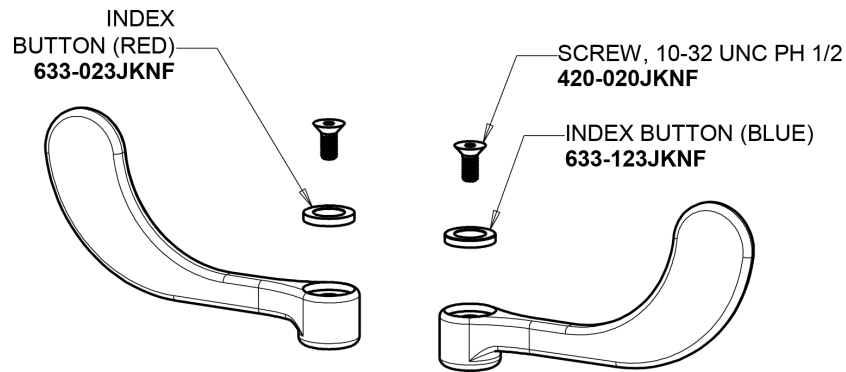

Repair Parts

786-ABCP

Deck-mounted manual sink faucet with 8" centers

CHICAGO FAUCETS®

Geberit Group

Base for 201 and 786 Models

Base Parts:

5-1/4" Rigid/Swing Gooseneck Spout
GN2BJKABCP

786-ABCP

Deck-mounted manual sink faucet with 8" centers

CHICAGO FAUCETS®

Geberit Group

4" Wristblade Handle
317-PRJKCP

1.5 GPM (5.7 L/min) Male Inlet Rose Spray
E4JKABCP

Quatern Compression Cartridge (pair)
377-XTRHJKABNF (right)
377-XTLHJKABNF (left)