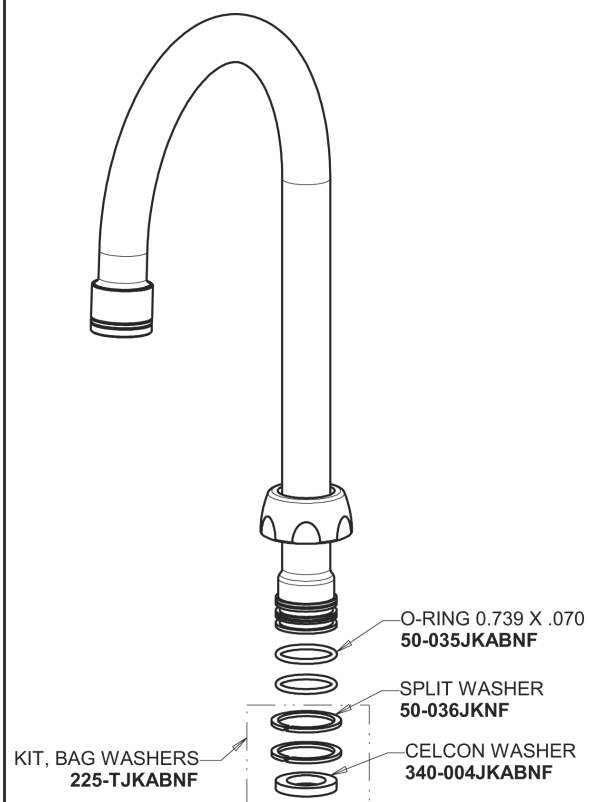

Repair Parts

786-ABCP

Deck-mounted manual sink faucet with 8" centers

CHICAGO FAUCETS®

Geberit Group

Base for 201 and 786 Models

Base Parts:

5-1/4" Rigid/Swing Gooseneck Spout
GN2BJKABCP

786-ABCP

Deck-mounted manual sink faucet with 8" centers

CHICAGO FAUCETS®

Geberit Group

4" Wristblade Handle
317-PRJKCP

1.5 GPM (5.7 L/min) Male Inlet Rose Spray
E4JKABCP

Quatern Compression Cartridge (pair)
377-XTRHJKABNF (right)
377-XTLHJKABNF (left)