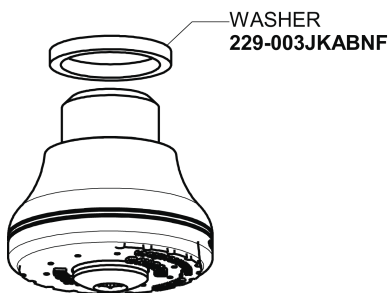

Repair Parts

786-ABCP

Deck-mounted manual sink faucet with 8" centers

CHICAGO FAUCETS®

Geberit Group

Base for 201 and 786 Models

Base Parts:

5-1/4" Rigid/Swing Gooseneck Spout
GN2BJKABCP

786-ABCP

Deck-mounted manual sink faucet with 8" centers

CHICAGO FAUCETS®

Geberit Group

4" Wristblade Handle
317-PRJKCP

1.5 GPM (5.7 L/min) Male Inlet Rose Spray
E4JKABCP

Quatern Compression Cartridge (pair)
377-XTRHJKABNF (right)
377-XTLHJKABNF (left)