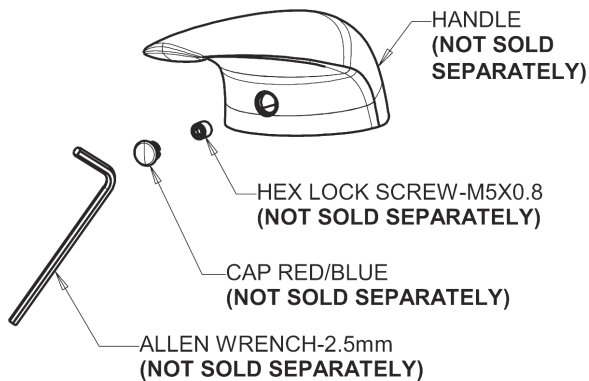

Repair Parts

420-POABCP

Deck-mounted manual sink faucet with 4" centers

CHICAGO FAUCETS®

Geberit Group

420 Series, 4" Centers

Base Parts:

4-1/4" Lever Handle
420-030KJKCP

2-1/8" Diameter Pop-up Drain
1233-KJKCP

1.5 GPM (5.7 L/min) Non-Aerating Laminar Outlet
E37JKABCP

Ceramic Cartridge, Volume and Temperature Control
410-XJKABNF

For Technical Assistance:

Phone: 800-TEC-TRUE (832-8783)