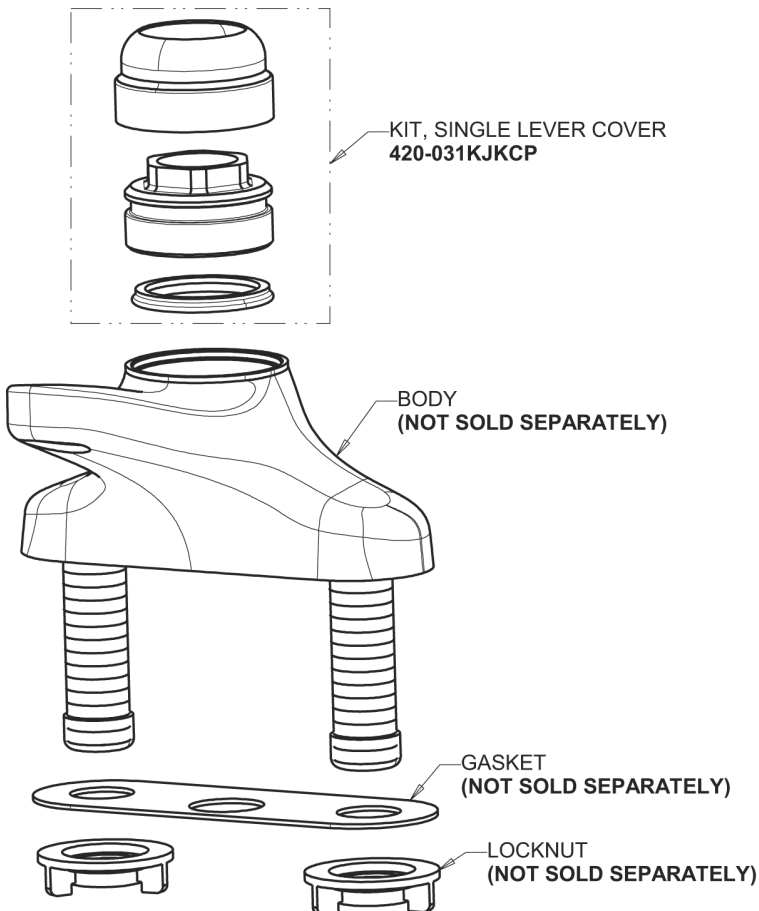

Repair Parts

420-POABCP

Deck-mounted manual sink faucet with 4" centers

CHICAGO FAUCETS®

Geberit Group

420 Series, 4" Centers

Base Parts:

4-1/4" Lever Handle
420-030KJKCP

2-1/8" Diameter Pop-up Drain
1233-KJKCP

1.5 GPM (5.7 L/min) Non-Aerating Laminar Outlet
E37JKABCP

Ceramic Cartridge, Volume and Temperature Control
410-XJKABNF

For Technical Assistance:

Phone: 800-TEC-TRUE (832-8783)