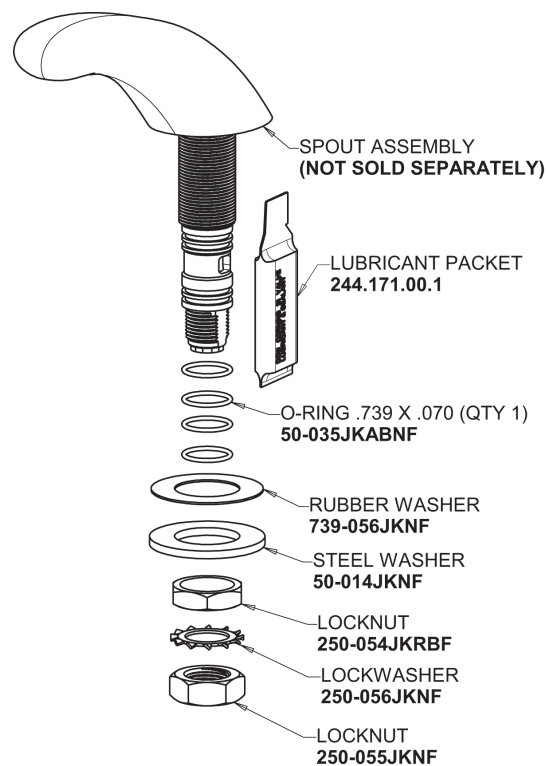

404 Series Spout 401-601KJKCP

2.2 GPM (8.3 L/min) Softflo Aerator E12JKABCP

1-3/4" Vandal Proof Push Handle 665-PSHJKCP_pair