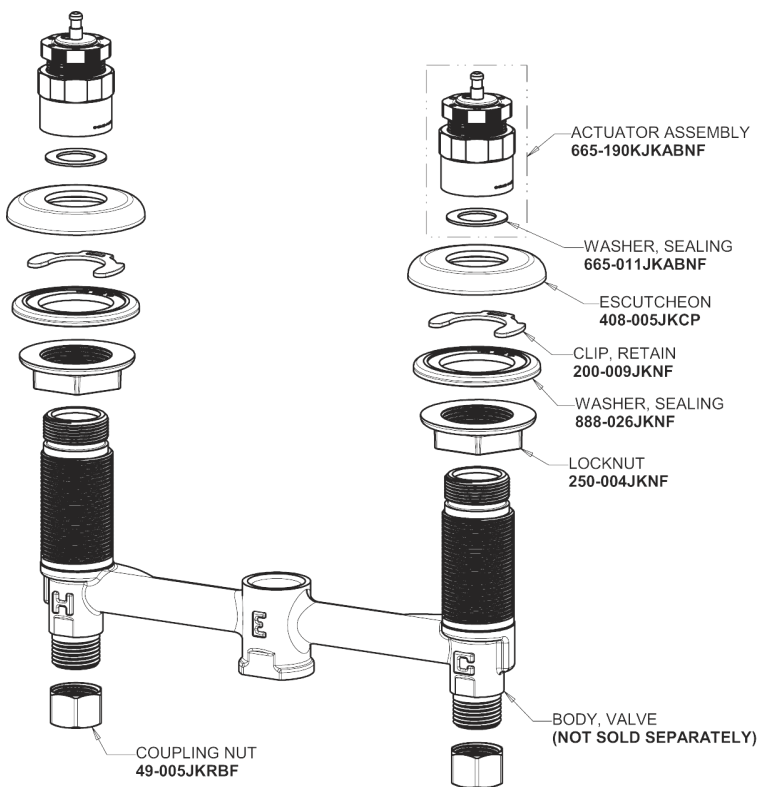

# Repair Parts

404-665ABCP

Deck-mounted metering sink faucet with 8" centers

## Base Parts:

## 404 Series Spout 401-601KJKCP

## 1-3/4" Vandal Proof Push Handle 665-PSHJKCP\_pair