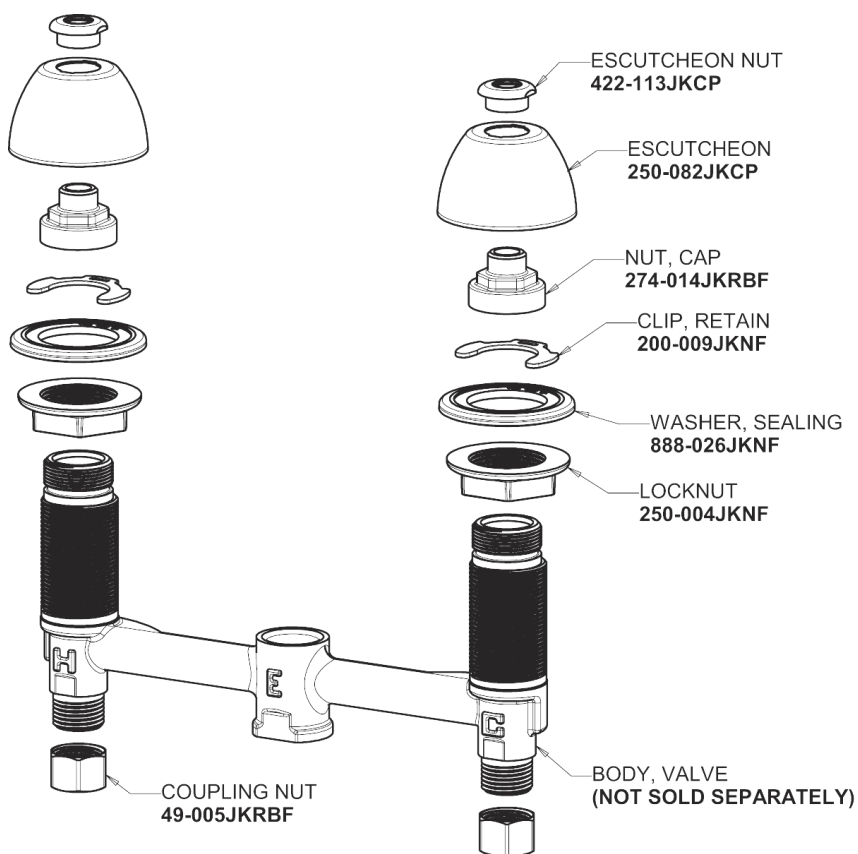

Repair Parts

404-317ABCP

Deck-mounted manual sink faucet with 8" centers

CHICAGO FAUCETS®

Geberit Group

Base Parts:

404 Series Spout 401-601KJKCP

For Technical Assistance:

Deck-mounted manual sink faucet with 8" centers

CHICAGO FAUCETS®

Geberit Group

4" Wristblade Handle
317-PRJKCP

2.2 GPM (8.3 L/min) Softflo Aerator
E12JKABCP

Quartern Compression Cartridge (pair)
377-XTRHJKABNF (right)
377-XTLHJKABNF (left)