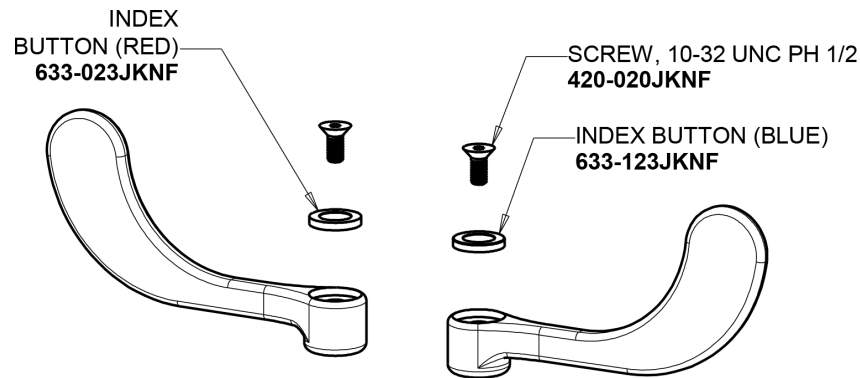

Repair Parts

404-317ABCP

Deck-mounted manual sink faucet with 8" centers

CHICAGO FAUCETS®

Geberit Group

Base Parts:

404 Series Spout 401-601KJKCP

For Technical Assistance:

Deck-mounted manual sink faucet with 8" centers

CHICAGO FAUCETS®

Geberit Group

4" Wristblade Handle
317-PRJKCP

2.2 GPM (8.3 L/min) Softflo Aerator
E12JKABCP

Quartern Compression Cartridge (pair)
377-XTRHJKABNF (right)
377-XTLHJKABNF (left)