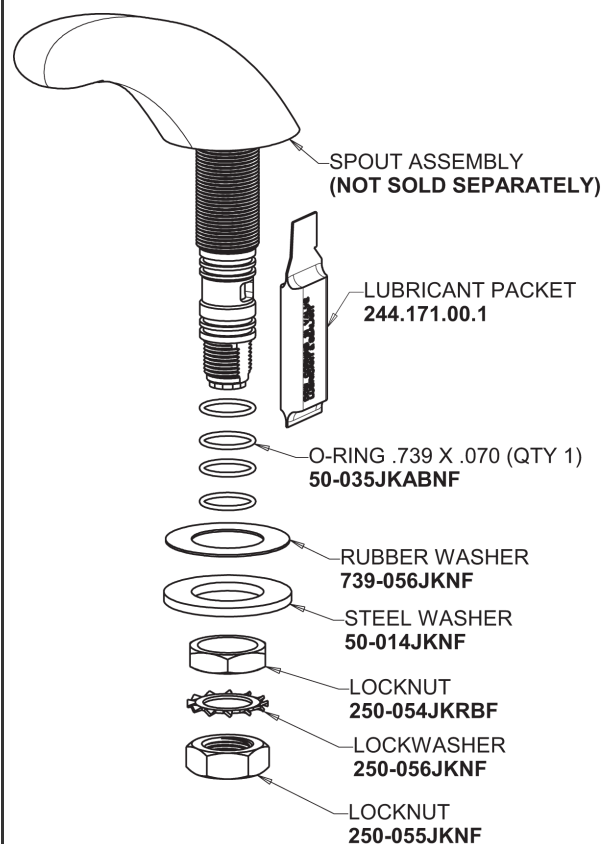

Repair Parts

404-317ABCP

Deck-mounted manual sink faucet with 8" centers

CHICAGO FAUCETS®

Geberit Group

Base Parts:

404 Series Spout 401-601KJKCP

For Technical Assistance:

Deck-mounted manual sink faucet with 8" centers

CHICAGO FAUCETS®

Geberit Group

4" Wristblade Handle
317-PRJKCP

2.2 GPM (8.3 L/min) Softflo Aerator
E12JKABCP

Quartern Compression Cartridge (pair)
377-XTRHJKABNF (right)
377-XTLHJKABNF (left)