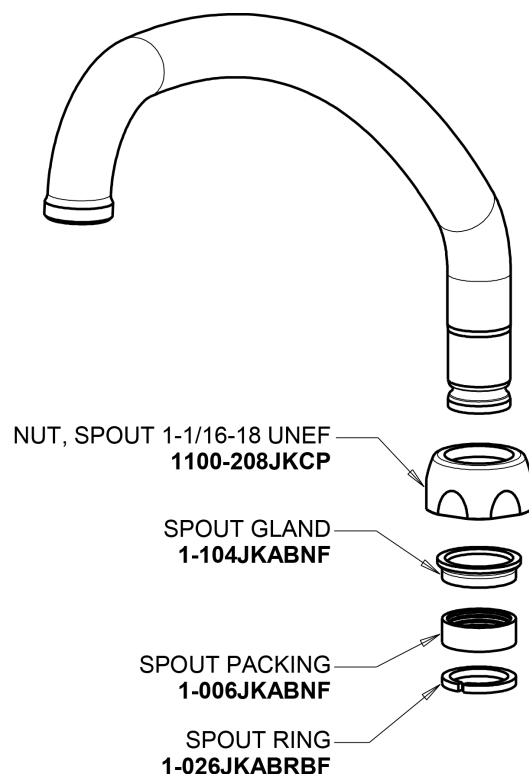

Repair Parts

200-AABCP

Deck-mounted manual sink faucet with 8" centers

CHICAGO FAUCETS®

Geberit Group

Base Parts:

9-1/2" L Type Swing Spout L9LEOJKAB

For Technical Assistance:

Deck-mounted manual sink faucet with 8" centers

CHICAGO FAUCETS®

Geberit Group

785-502KJKCP

2-3/8" Lever Handle
369-PRJKCP

2.2 GPM (8.3 L/min) Aerator
E3JKABCP

Quatern Compression Cartridge (pair)
377-XTRHJKABNF (right)
377-XTLHJKABNF (left)