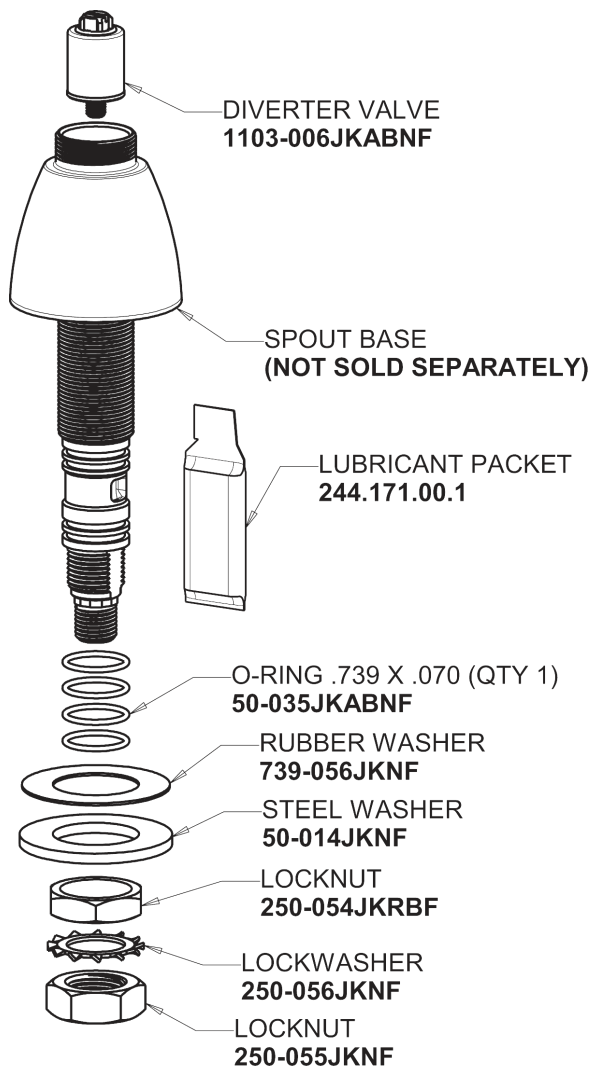

Repair Parts

200-AABCP

Deck-mounted manual sink faucet with 8" centers

CHICAGO FAUCETS®

Geberit Group

Base Parts:

9-1/2" L Type Swing Spout L9LEOJKAB

For Technical Assistance:

Deck-mounted manual sink faucet with 8" centers

CHICAGO FAUCETS®

Geberit Group

785-502KJKCP

2-3/8" Lever Handle
369-PRJKCP

2.2 GPM (8.3 L/min) Aerator
E3JKABCP

Quatern Compression Cartridge (pair)
377-XTRHJKABNF (right)
377-XTLHJKABNF (left)