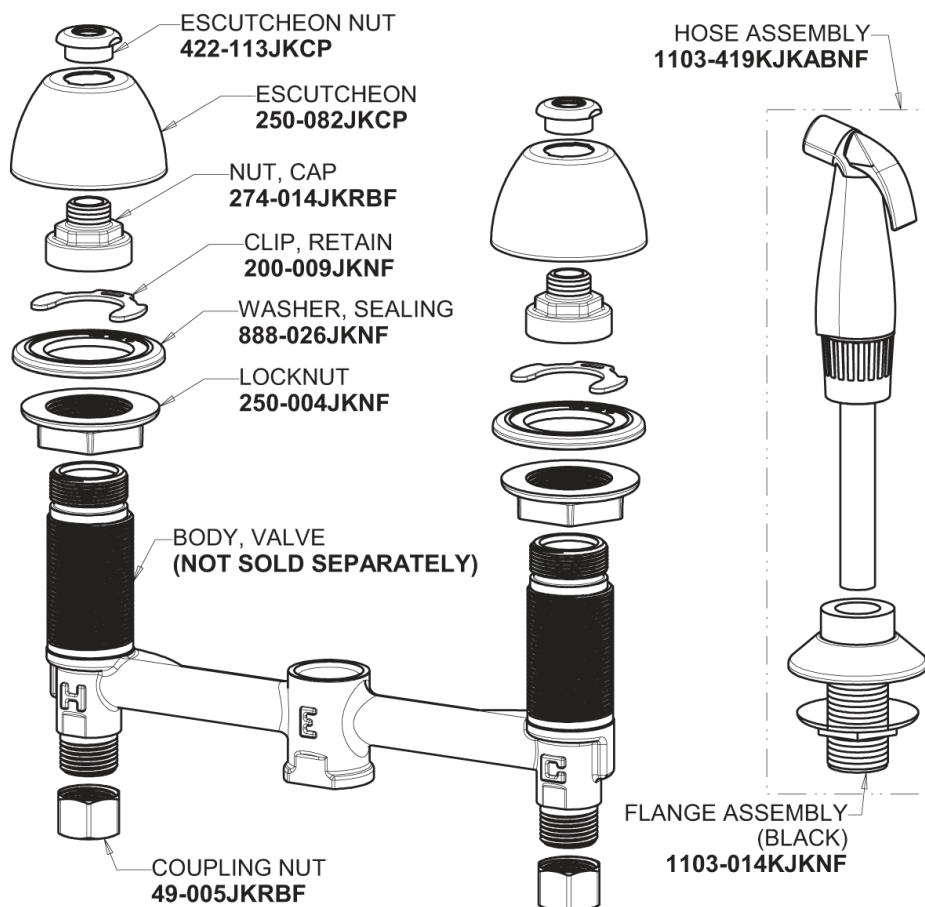

Repair Parts

200-AABCP

Deck-mounted manual sink faucet with 8" centers

CHICAGO FAUCETS®

Geberit Group

Base Parts:

9-1/2" L Type Swing Spout L9LEOJKAB

For Technical Assistance:

Deck-mounted manual sink faucet with 8" centers

CHICAGO FAUCETS®

Geberit Group

785-502KJKCP

2-3/8" Lever Handle
369-PRJKCP

2.2 GPM (8.3 L/min) Aerator
E3JKABCP

Quatern Compression Cartridge (pair)
377-XTRHJKABNF (right)
377-XTLHJKABNF (left)