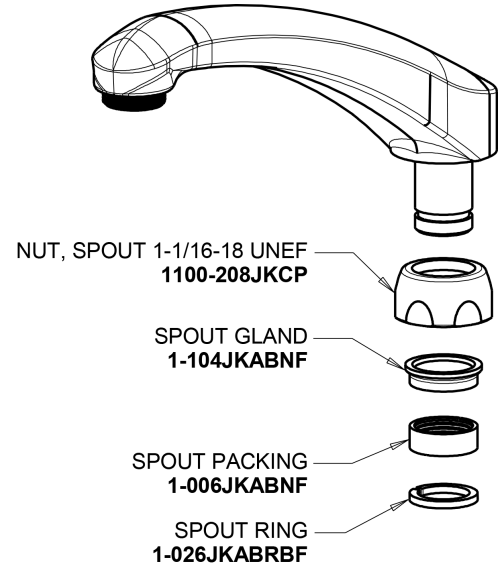

8" L Type Swing Spout L8LEOJKAB