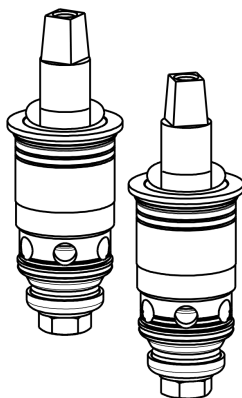

For Technical Assistance:

Phone: 800-TEC-TRUE (832-8783)

Email: techsupport.us@chicagofaucets.com

2100 South Clearwater Drive

Des Plaines, IL 60018

Phone: 847-803-5000

chicagofaucets.com