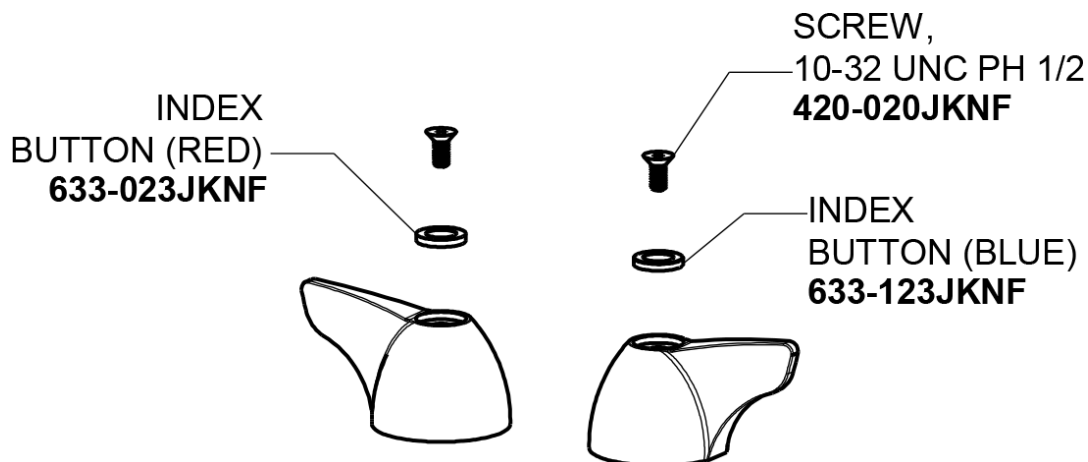

Repair Parts

1100-ABCP

Deck-mounted manual sink faucet with 8" centers

CHICAGO FAUCETS®

Geberit Group

2" Vandal Proof Canopy Single Wing Handle
1000-PRJKCP

Quatern Compression Cartridge (pair)
1-099XTJKABNF (right)
1-100XTJKABNF (left)