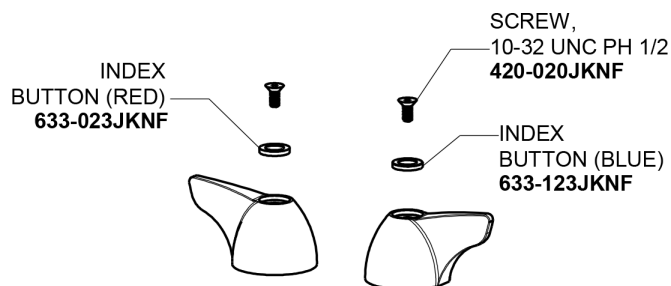

2.2 GPM (8.3 L/min) Aerator E3JKABCP

2" Vandal Proof Canopy Single Wing Handle 1000-PRJKCP