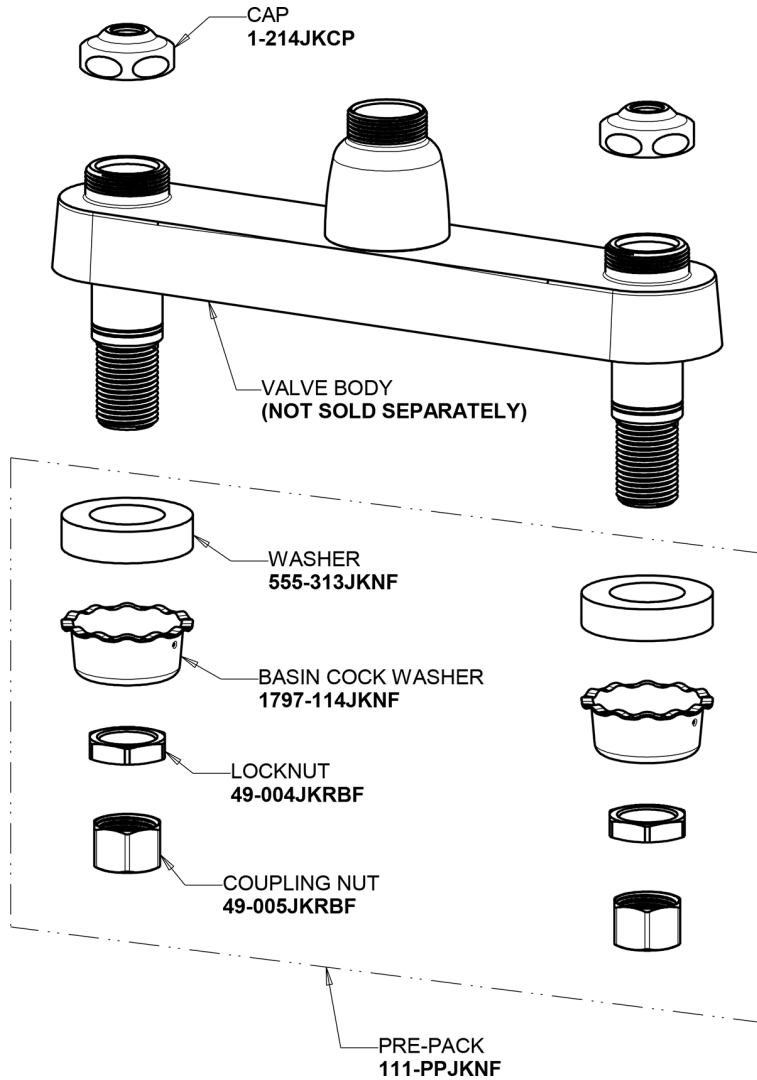

# Repair Parts

1100-ABCP

Deck-mounted manual sink faucet with 8" centers

## Base Parts: