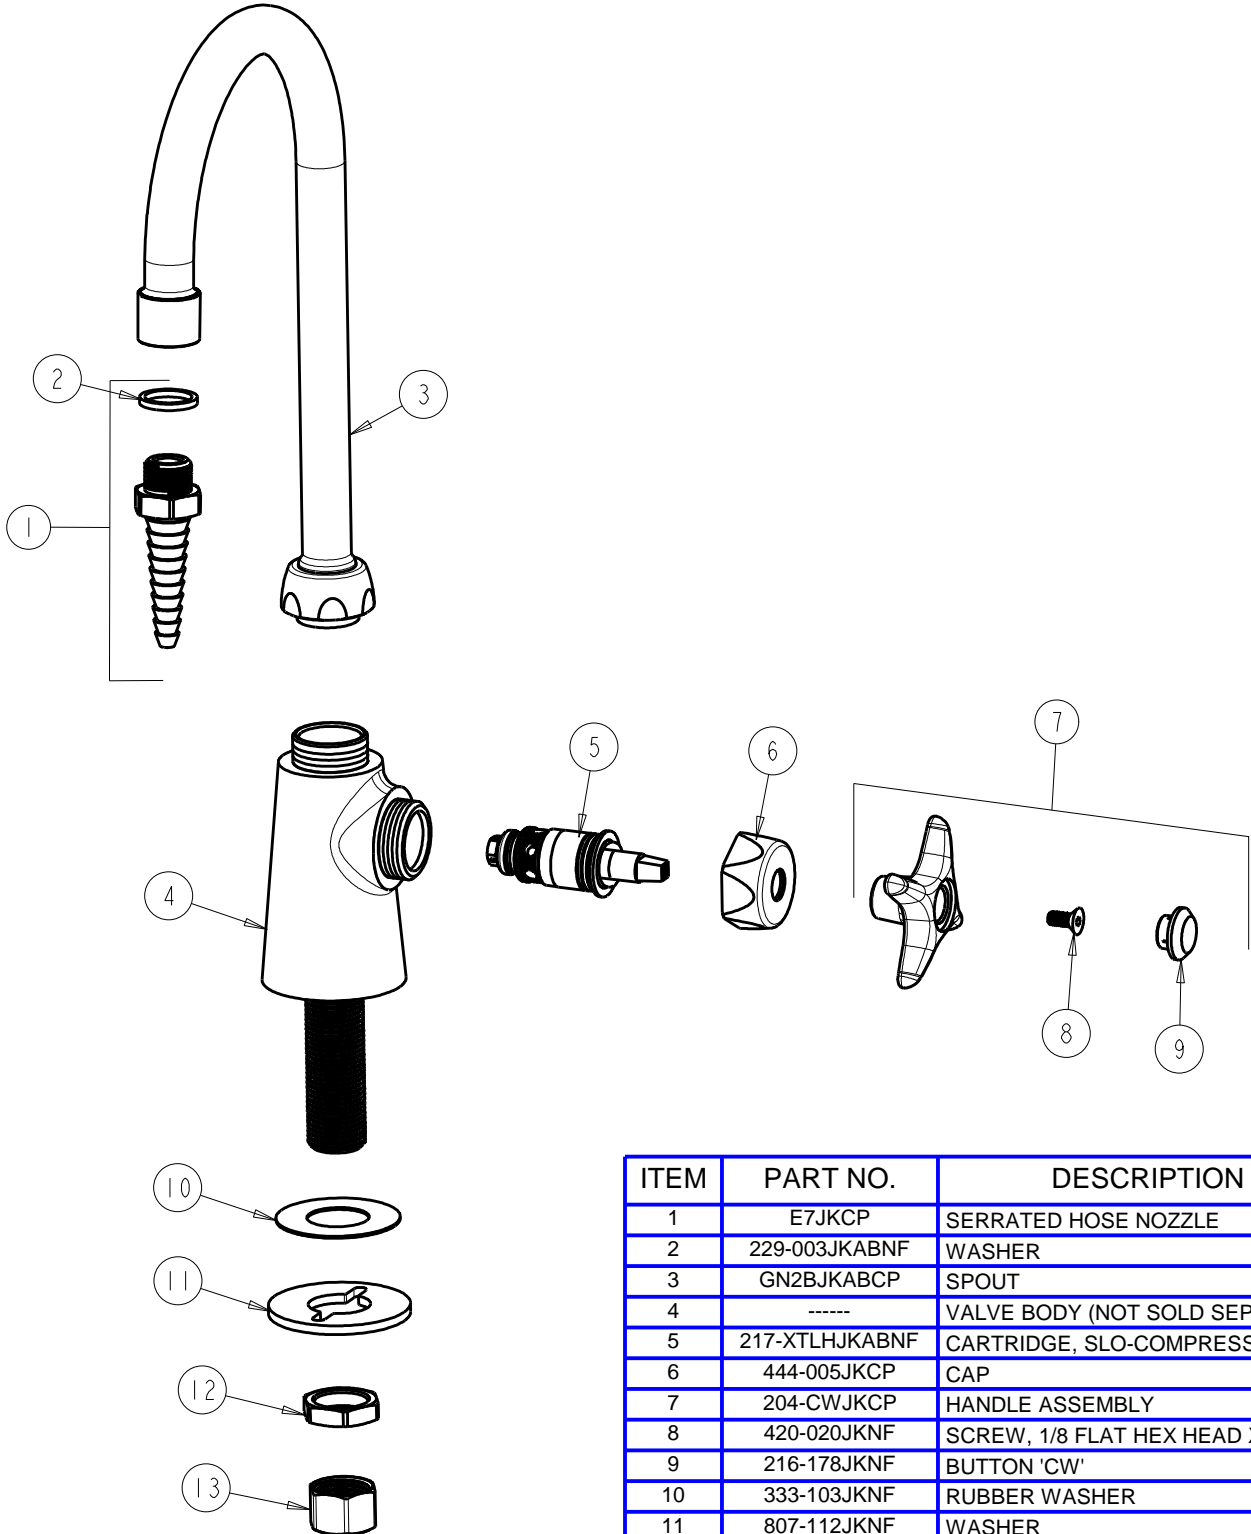

CHICAGO FAUCETS 

a Geberit company

FOR TECHNICAL ASSISTANCE
1-800-TEC-TRUE (1-800-832-8783)

2100 South Clearwater Drive
Des Plaines, IL 60018
Phone: 847-803-5000
Fax: 847-803-5454
www.chicagofaucets.com

REPAIR PARTS

BY: SID DATE: 10-30-01
CHK:  REV: 10-20-14

FITTING NO.

927-CP

SUBMITTED MODEL NO.

ITEM NO.

ITEM	PART NO.	DESCRIPTION
1	E7JKCP	SERRATED HOSE NOZZLE
2	229-003JKABNF	WASHER
3	GN2BJKABCP	SPOUT
4	-----	VALVE BODY (NOT SOLD SEPARATELY)
5	217-XTLHJKABNF	CARTRIDGE, SLO-COMPRESSION (LH)
6	444-005JKCP	CAP
7	204-CWJKCP	HANDLE ASSEMBLY
8	420-020JKNF	SCREW, 1/8 FLAT HEX HEAD X 1/2
9	216-178JKNF	BUTTON 'CW'
10	333-103JKNF	RUBBER WASHER
11	807-112JKNF	WASHER
12	49-004JKRBF	LOCKNUT
13	49-005JKRBF	COUPLING NUT