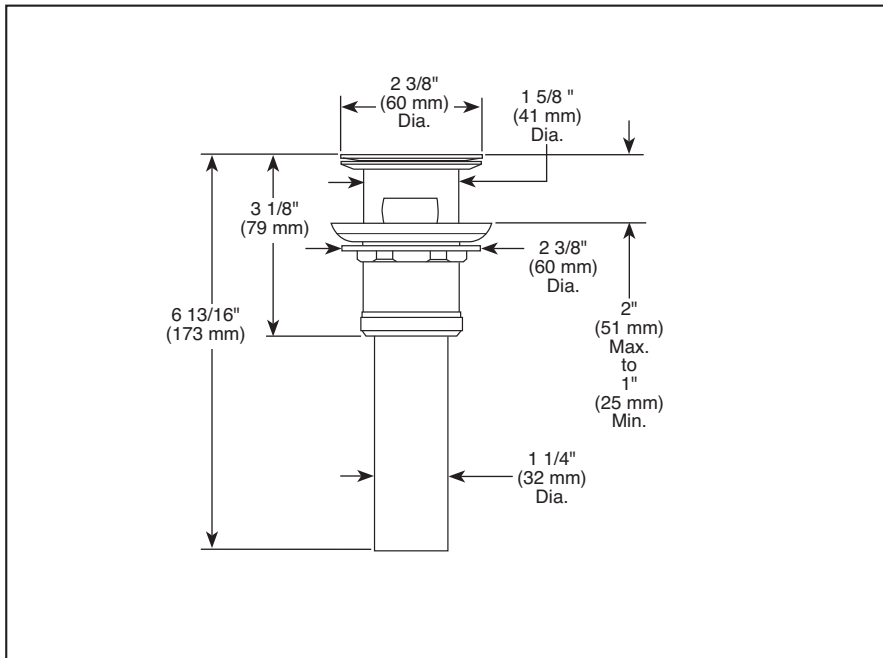

RP72412▲

Submitted Model No.: _____

Specific Features: _____

▲ Designate Proper Finish Suffix

BRIZO®

GRID STRAINER LAVATORY DRAIN ASSEMBLY

- Grid Strainer Drain
- For Use with Lavatory Sinks With Overflow Drain Holes

STANDARD SPECIFICATIONS:

- Grid strainer drain.
- For use with lavatory sinks with overflow drain holes.
- Fits sinks with standard 1 5/8" drain hole size.

WARRANTY

- Lifetime limited warranty on parts (other than electronic parts and batteries) and finishes: or, for commercial users, for 5 years from date of purchase.
- 5 year limited warranty on electronic parts (other than batteries); or, for commercial users, for 1 year from the date of purchase. No warranty is provided on batteries.