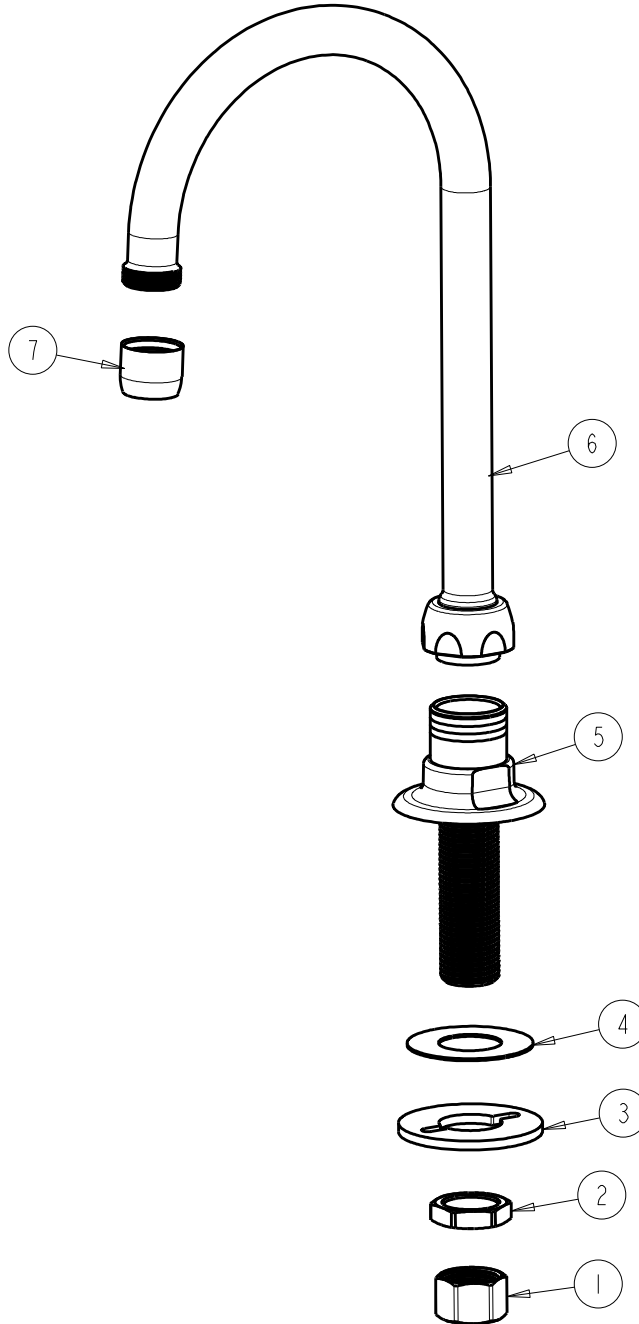

a Geberit company

2100 South Clearwater Drive
Des Plaines, IL 60018
Phone: 847-803-5000
Fax: 847-803-5454
www.chicagofaucets.com

FOR TECHNICAL ASSISTANCE
1-800-TEC-TRUE (1-800-832-8783)

REPAIR PARTS

BY: JAR DATE: 10-30-08

CHK: *[Signature]* REV: 10-08-14

FITTING NO.

626-E3ABCP

SUBMITTED MODEL NO.

ITEM NO.

ITEM	PART NO.	DESCRIPTION
1	49-005JKRBF	COUPLING NUT
2	49-004JKRBF	LOCKNUT
3	807-112JKNF	WASHER
4	333-103JKNF	RUBBER WASHER
5	-----	SHANK AND FLANGE ASSEMBLY
6	GN2AJKABCP	SPOUT, GN SPOUT 5-1/4" C-C
7	E3JKABCP	OUTLET, AERATOR 2.2 GPM