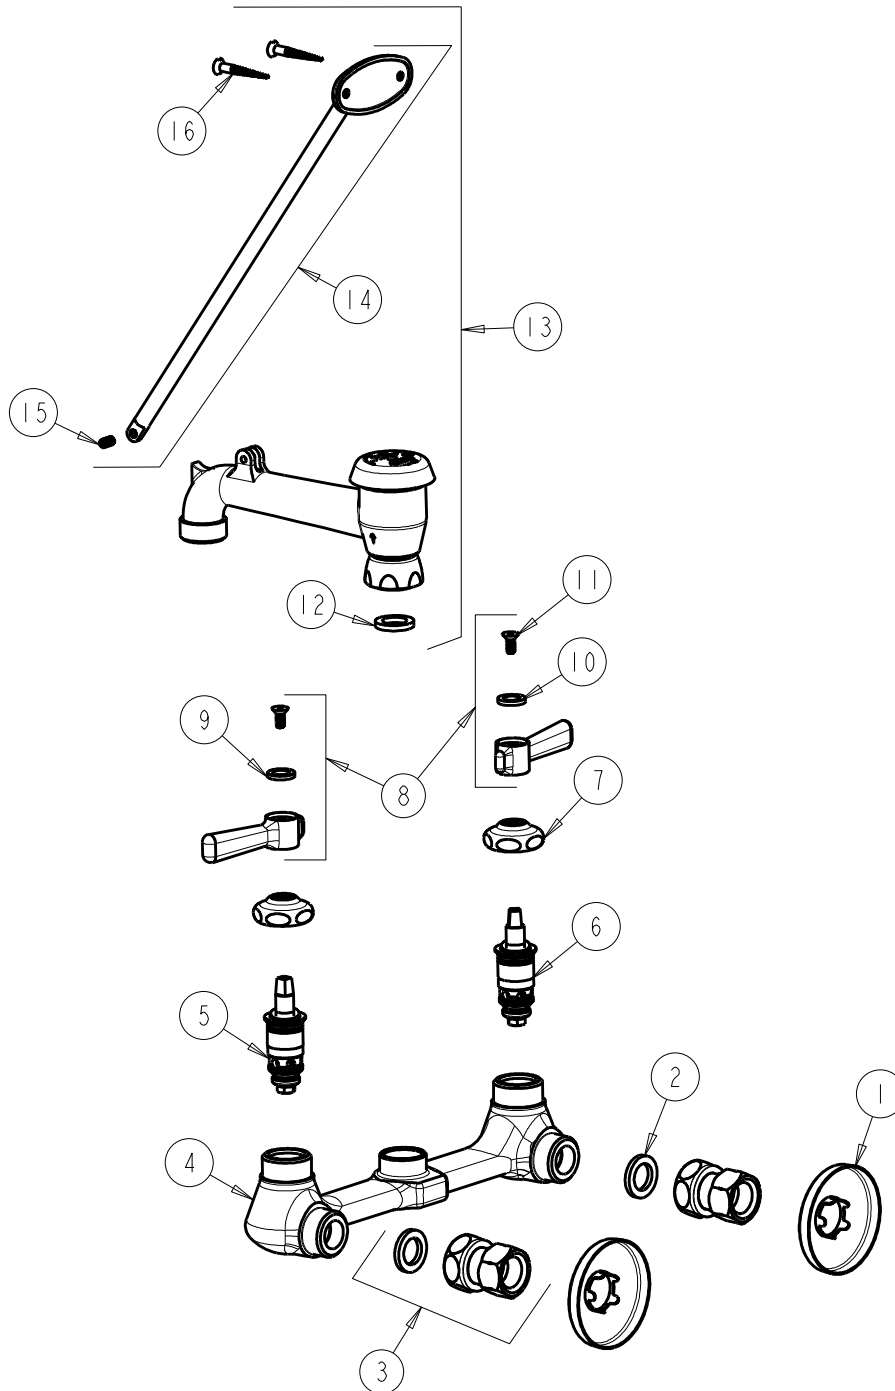

CHICAGO FAUCETS 

a Geberit company

FOR TECHNICAL ASSISTANCE
1-800-TEC-TRUE (1-800-832-8783)

2100 South Clearwater Drive
Des Plaines, IL 60018
Phone: 847-803-5000
Fax: 847-803-5454
www.chicagofaucets.com

REPAIR PARTS

BY: JAR DATE: 10-09-11
CHK: REV: 11-07-14

FITTING NO.

540-LD897SWXFABCP

SUBMITTED MODEL NO.

ITEM NO.

ITEM	PART NO.	DESCRIPTION	ITEM	PART NO.	DESCRIPTION
1	749-016JKCP	FLANGE	9	633-123JKNF	INDEX BUTTON (BLUE)
2	1-011JKABNF	WASHER, .97 X .62 X .12	10	633-023JKNF	INDEX BUTTON (RED)
3	WXFJKABCP	ADAPTER ASSEMBLY	11	420-020JKNF	SCREW, 1/8 FLAT HEX HEAD X 1/2
4	-----	VALVE BODY (NOT SOLD SEPARATELY)	12	340-004JKABNF	CELCON WASHER
5	1-099XTJKABNF	QUATURN CARTRIDGE (RH)	13	897-SJKABCP	VB SPOUT w/ BRACE ROD
6	1-100XTJKABNF	QUATURN CARTRIDGE (LH)	14	897-018KJKCP	BRACE ROD ASSEMBLY 12"
7	1-214JKCP	CAP	15	665-116JKNF	SET SCREW
8	369-PRJKCP	HANDLE, 2-3/8" LEVER (PAIR)	16	173-006JKCP	FLAT HEAD WOOD SCREW