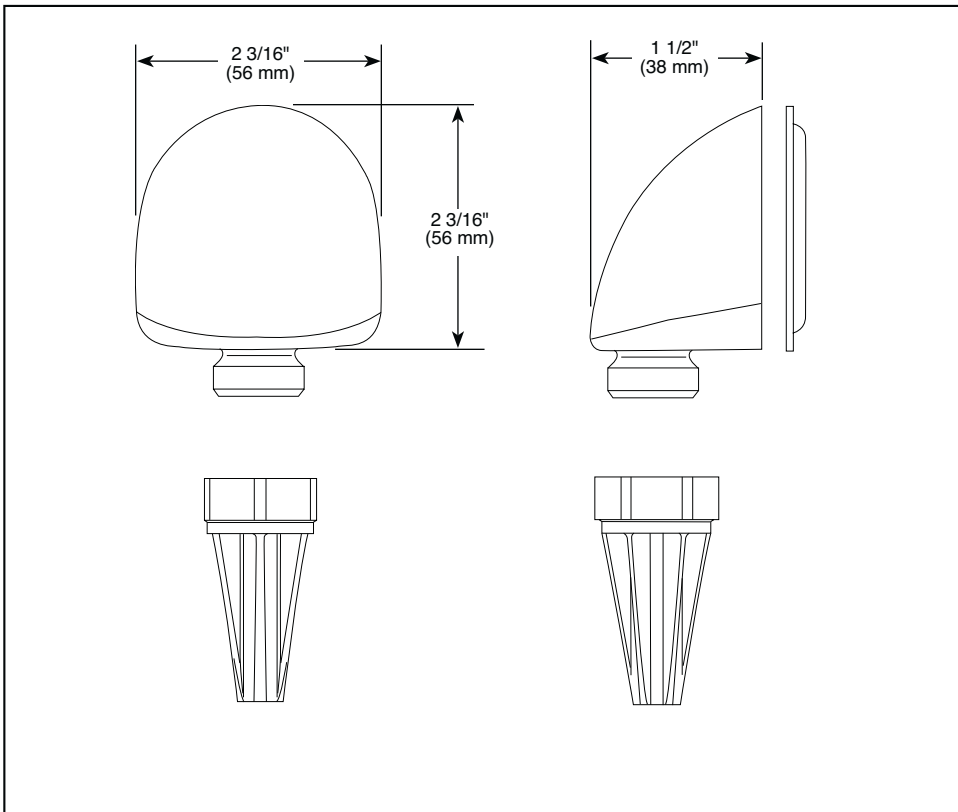

## SUPPLY ELBOW

■ 90° Wall Mounted Elbow

Submitted Model No.: \_\_\_\_\_

Specific Features: \_\_\_\_\_

### STANDARD SPECIFICATIONS

- 1/2" female NPT inlet and 1/2" male NPSM threaded outlet.
- Comes with wall gasket and assembly tool.
- Available in numerous finishes.
- Solid brass construction.