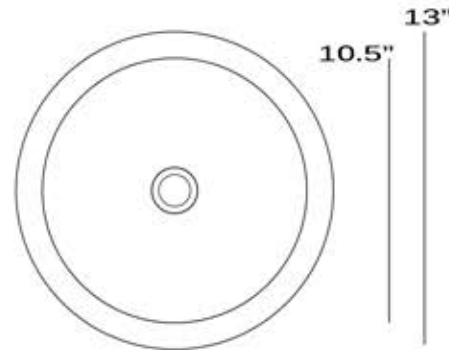

## Premium Nickel/Brass Plated Bar/Prep Sink

MODEL:  
**ROB-OF**  
(Brass)

TOP VIEW

SIDE VIEW

TILTED TO  
SHOW  
OVERFLOW

(ROB)

Overall Dimensions	Interior Bowl	Bowl Depth	Overflow	Reverse Model
13" Diameter	10.5" Diameter	5" (Interior)	Yes	NA