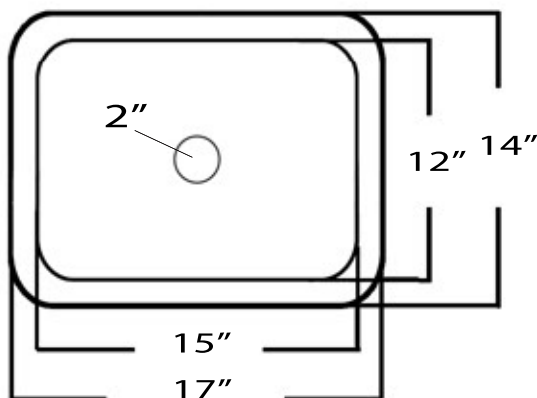

Brightwork Home Collection

Premium Hammered Copper Bar Sink

MODEL:
REHC-2

Overall Dimensions	Interior Bowl	Bowl Depth	Overflow	Drain Opening
17" x 14"	15" x 12"	5"	None	2"

FEATURES

- Premium Hand Hammered bar sink
- Victorian Bronze Junior Duo Drain included
- Solid Copper Construction
- Limited Manufacturers Warranty
- Special Care & Maintenance

**Nominal Dimensions - Actual May Vary by up to .25"

PROJECT/ NAME:

ARCHITECT/CONTRACTOR:

MODEL:

JOB NOTES: