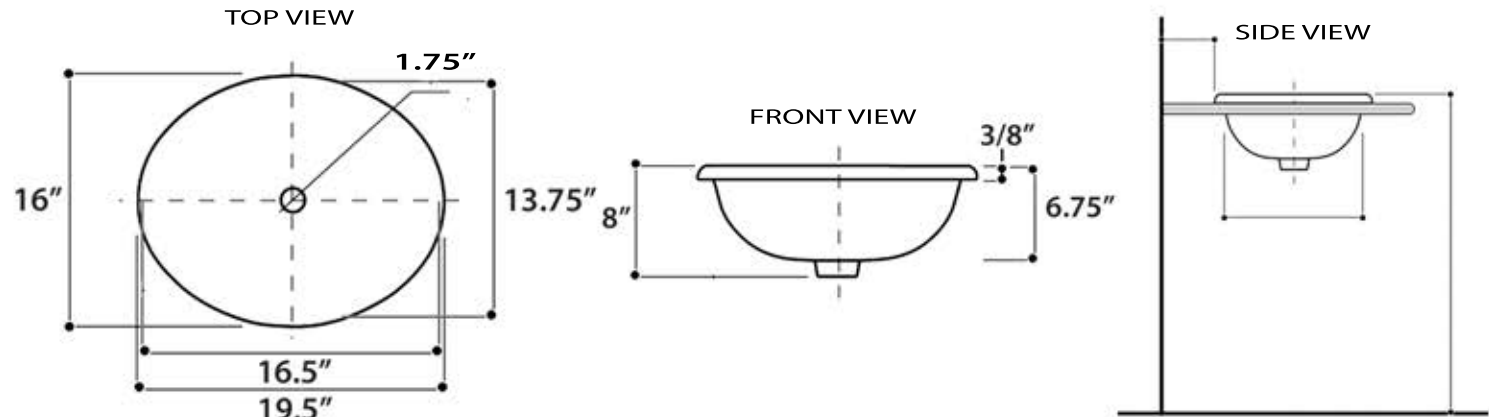

**Regatta Collection**  
Fireclay Bathroom Vanity Sink

**MODEL:**  
**RC73240BHY "ST. LOUIS"**

Overall Dimensions	Interior Bowl	Interior Depth	Exterior Height	Drain Dimensions
19.5" x 16"	16.5" x 13.75"	6.75"	8"	1.75"

**FEATURES**

- Genuine Italian Fireclay
- Nominal Dimensions - Actual may vary by 1/4"
- Topmount, Template Not Included
- With Overflow
- Interior bowl design hand-painted
- Made in Italy
- Do not clean with abrasive cleansers or pads
- Limited Warranty For Manufacturer Defects