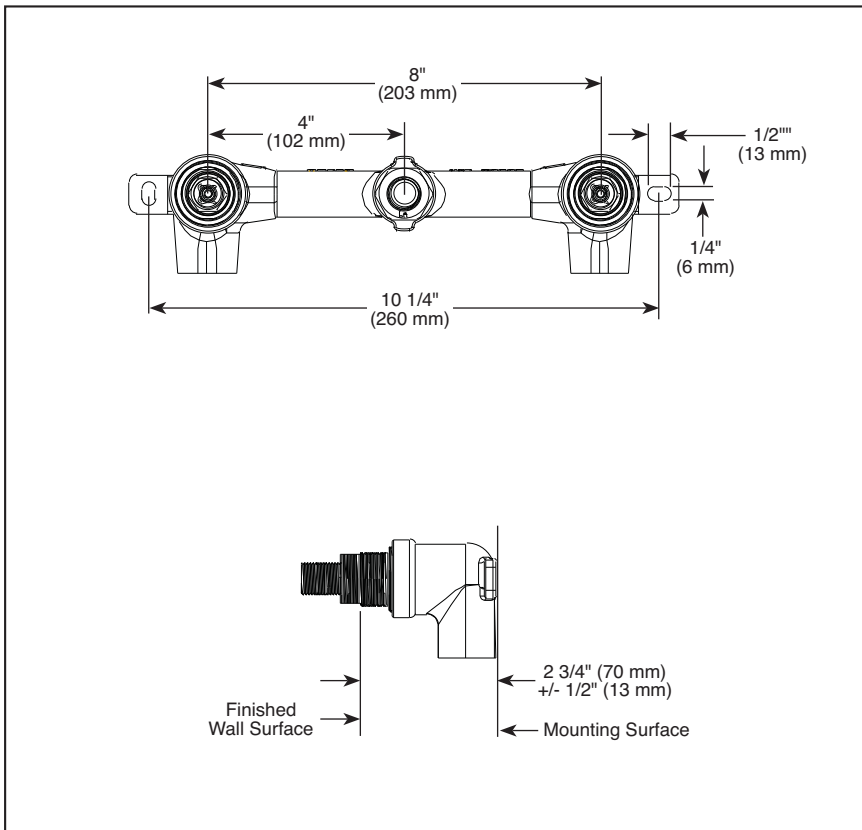

BRIZO®

TWO HANDLE WALL MOUNT LAVATORY ROUGH

- R65800
- 1/2" NPT Rough-In

STANDARD SPECIFICATIONS

- 1/2" NPT rough-in.
- Lead free brass body.
- Must order trim separately.
- Product ships with valves and plasterguards.
- 3-hole; 8" center-to-center.

WARRANTY

- Lifetime limited warranty on parts (other than electronic parts and batteries) and finishes: or, for commercial users, for 5 years from date of purchase.
- 5 year limited warranty on electronic parts (other than batteries); or, for commercial users, for 1 year from the date of purchase. No warranty is provided on batteries.

COMPLIES WITH:

- ASME A112.18.1 / CSA B125.1

Delta reserves the right (1) to make changes in specifications and materials, and (2) to change or discontinue models, both without notice or obligation. Dimensions are for reference only. See current full-line price book or www.brizo.com for finish options and product availability.

BSP-L-R65800 Rev. A

Delta Faucet Company

Indianapolis, Indiana 46280
A Division of Masco Corporation of Indiana
© 2014 Masco Corporation of Indiana