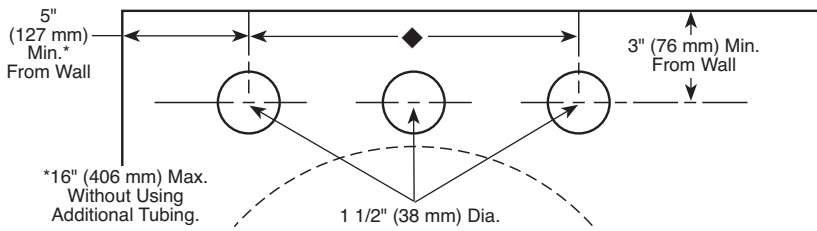

BRIZO®

ROUGH-IN KIT

R62707

Submitted Model No.: _____

Specific Features: _____

Finished Deck (Standard) Installation

Finished Deck (Thick Tile) Installation

- R62707 (Case Qty. 3)
- Two Handle Roman Tub Rough-In Kit
- Flexible Deck or Ledge Mount
- Adjustable Rough-In for Thin or Thick Deck Installations
- Installed Before Mud and tile Applied in Thick Deck Situation
- Three Hole Installation
- 16" (406 mm) Maximum Widespread (without using additional tubing)
- Temperature and Volume Controlled with Handles
- Trim Kit Must Also be Ordered to Complete Installation

STANDARD SPECIFICATIONS

- Washerless ceramic valves.
- Three hole installation.
- 5/8" O.D. copper supply inlet tubes.
- 5/8" O.D. corrugated copper supply outlet tubes.
- Widespread 16" (406 mm) maximum centers without using additional tubing.
- Flexible deck or ledge mount installation.
- Solid fabricated brass end valves and spout body.
- Control mechanism shall be of the rotating cylinder type with ceramic plate and 180° rotation, with replaceable ceramic seats operating in stainless steel lined sockets.
- Hot and cold stems are interchangeable.
- Temperature and volume controlled with handles.
- All operating parts shall be replaceable from the top.

◆ **NOTE: Trim kit must also be ordered to complete installation. Refer to separate trim kit specifications to determine the best rough-in kit and handle spacing for your situation. Spacing could be 8" - 16" (203 mm - 406 mm).**