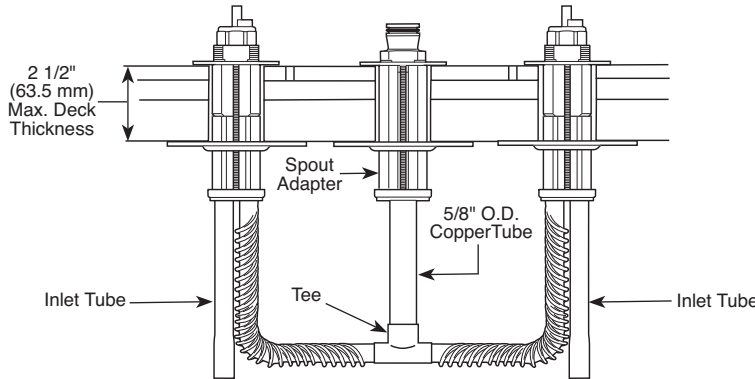

BRIZO®

ROUGH-IN KIT

R62707

Submitted Model No.: _____

Specific Features: _____

Finished Deck (Standard) Installation

Finished Deck (Thick Tile) Installation

- R62707 (Case Qty. 3)
- Two Handle Roman Tub Rough-In Kit
- Flexible Deck or Ledge Mount
- Adjustable Rough-In for Thin or Thick Deck Installations
- Installed Before Mud and tile Applied in Thick Deck Situation
- Three Hole Installation
- 16" (406 mm) Maximum Widespread (without using additional tubing)
- Temperature and Volume Controlled with Handles
- Trim Kit Must Also be Ordered to Complete Installation

STANDARD SPECIFICATIONS

- Washerless ceramic valves.
- Three hole installation.
- 5/8" O.D. copper supply inlet tubes.
- 5/8" O.D. corrugated copper supply outlet tubes.
- Widespread 16" (406 mm) maximum centers without using additional tubing.
- Flexible deck or ledge mount installation.
- Solid fabricated brass end valves and spout body.
- Control mechanism shall be of the rotating cylinder type with ceramic plate and 180° rotation, with replaceable ceramic seats operating in stainless steel lined sockets.
- Hot and cold stems are interchangeable.
- Temperature and volume controlled with handles.
- All operating parts shall be replaceable from the top.

◆ **NOTE: Trim kit must also be ordered to complete installation. Refer to separate trim kit specifications to determine the best rough-in kit and handle spacing for your situation. Spacing could be 8" - 16" (203 mm - 406 mm).**