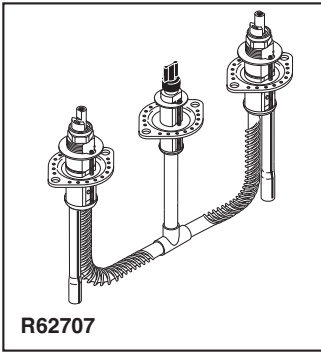

BRIZO®

ROUGH-IN KIT

R62707

Submitted Model No.: _____

Specific Features: _____

Finished Deck (Standard) Installation

Finished Deck (Thick Tile) Installation

- R62707 (Case Qty. 3)
- Two Handle Roman Tub Rough-In Kit
- Flexible Deck or Ledge Mount
- Adjustable Rough-In for Thin or Thick Deck Installations
- Installed Before Mud and tile Applied in Thick Deck Situation
- Three Hole Installation
- 16" (406 mm) Maximum Widespread (without using additional tubing)
- Temperature and Volume Controlled with Handles
- Trim Kit Must Also be Ordered to Complete Installation

STANDARD SPECIFICATIONS

- Washerless ceramic valves.
- Three hole installation.
- 5/8" O.D. copper supply inlet tubes.
- 5/8" O.D. corrugated copper supply outlet tubes.
- Widespread 16" (406 mm) maximum centers without using additional tubing.
- Flexible deck or ledge mount installation.
- Solid fabricated brass end valves and spout body.
- Control mechanism shall be of the rotating cylinder type with ceramic plate and 180° rotation, with replaceable ceramic seats operating in stainless steel lined sockets.
- Hot and cold stems are interchangeable.
- Temperature and volume controlled with handles.
- All operating parts shall be replaceable from the top.

◆ **NOTE: Trim kit must also be ordered to complete installation. Refer to separate trim kit specifications to determine the best rough-in kit and handle spacing for your situation. Spacing could be 8" - 16" (203 mm - 406 mm).**