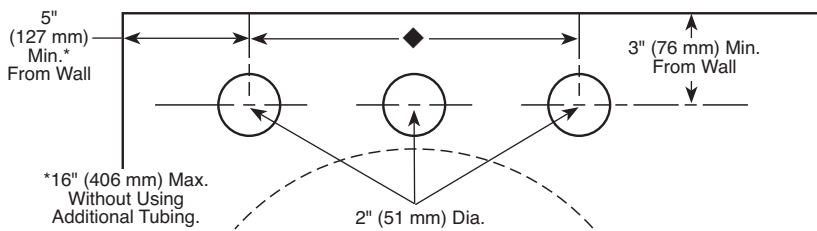

BRIZO®

ROUGH-IN KIT

R62707

Submitted Model No.: _____

Specific Features: _____

Finished Deck (Standard) Installation

Finished Deck (Thick Tile) Installation

- R62707 (Case Qty. 3)
- Two Handle Roman Tub Rough-In Kit
- Flexible Deck or Ledge Mount
- Adjustable Rough-In for Thin or Thick Deck Installations
- Installed Before Mud and tile Applied in Thick Deck Situation
- Three Hole Installation
- 16" (406 mm) Maximum Widespread (without using additional tubing)
- Temperature and Volume Controlled with Handles
- Trim Kit Must Also be Ordered to Complete Installation

STANDARD SPECIFICATIONS

- Washerless ceramic valves.
- Three hole installation.
- 5/8" O.D. copper supply inlet tubes.
- 5/8" O.D. corrugated copper supply outlet tubes.
- Widespread 16" (406 mm) maximum centers without using additional tubing.
- Flexible deck or ledge mount installation.
- Solid fabricated brass end valves and spout body.
- Control mechanism shall be of the rotating cylinder type with ceramic plate and 180° rotation, with replaceable ceramic seats operating in stainless steel lined sockets.
- Hot and cold stems are interchangeable.
- Temperature and volume controlled with handles.
- All operating parts shall be replaceable from the top.

◆ **NOTE: Trim kit must also be ordered to complete installation. Refer to separate trim kit specifications to determine the best rough-in kit and handle spacing for your situation. Spacing could be 8" - 16" (203 mm - 406 mm).**