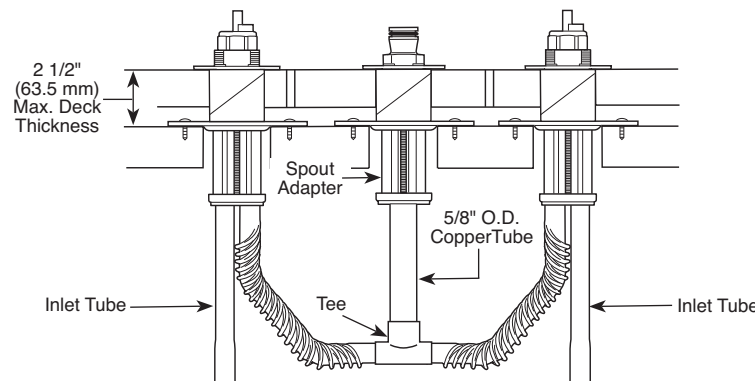

BRIZO®

ROUGH-IN KIT

R62707

Submitted Model No.: _____

Specific Features: _____

Finished Deck (Standard) Installation

Finished Deck (Thick Tile) Installation

- R62707 (Case Qty. 3)
- Two Handle Roman Tub Rough-In Kit
- Flexible Deck or Ledge Mount
- Adjustable Rough-In for Thin or Thick Deck Installations
- Installed Before Mud and tile Applied in Thick Deck Situation
- Three Hole Installation
- 16" (406 mm) Maximum Widespread (without using additional tubing)
- Temperature and Volume Controlled with Handles
- Trim Kit Must Also be Ordered to Complete Installation

STANDARD SPECIFICATIONS

- Washerless ceramic valves.
- Three hole installation.
- 5/8" O.D. copper supply inlet tubes.
- 5/8" O.D. corrugated copper supply outlet tubes.
- Widespread 16" (406 mm) maximum centers without using additional tubing.
- Flexible deck or ledge mount installation.
- Solid fabricated brass end valves and spout body.
- Control mechanism shall be of the rotating cylinder type with ceramic plate and 180° rotation, with replaceable ceramic seats operating in stainless steel lined sockets.
- Hot and cold stems are interchangeable.
- Temperature and volume controlled with handles.
- All operating parts shall be replaceable from the top.

◆ **NOTE: Trim kit must also be ordered to complete installation. Refer to separate trim kit specifications to determine the best rough-in kit and handle spacing for your situation. Spacing could be 8" - 16" (203 mm - 406 mm).**