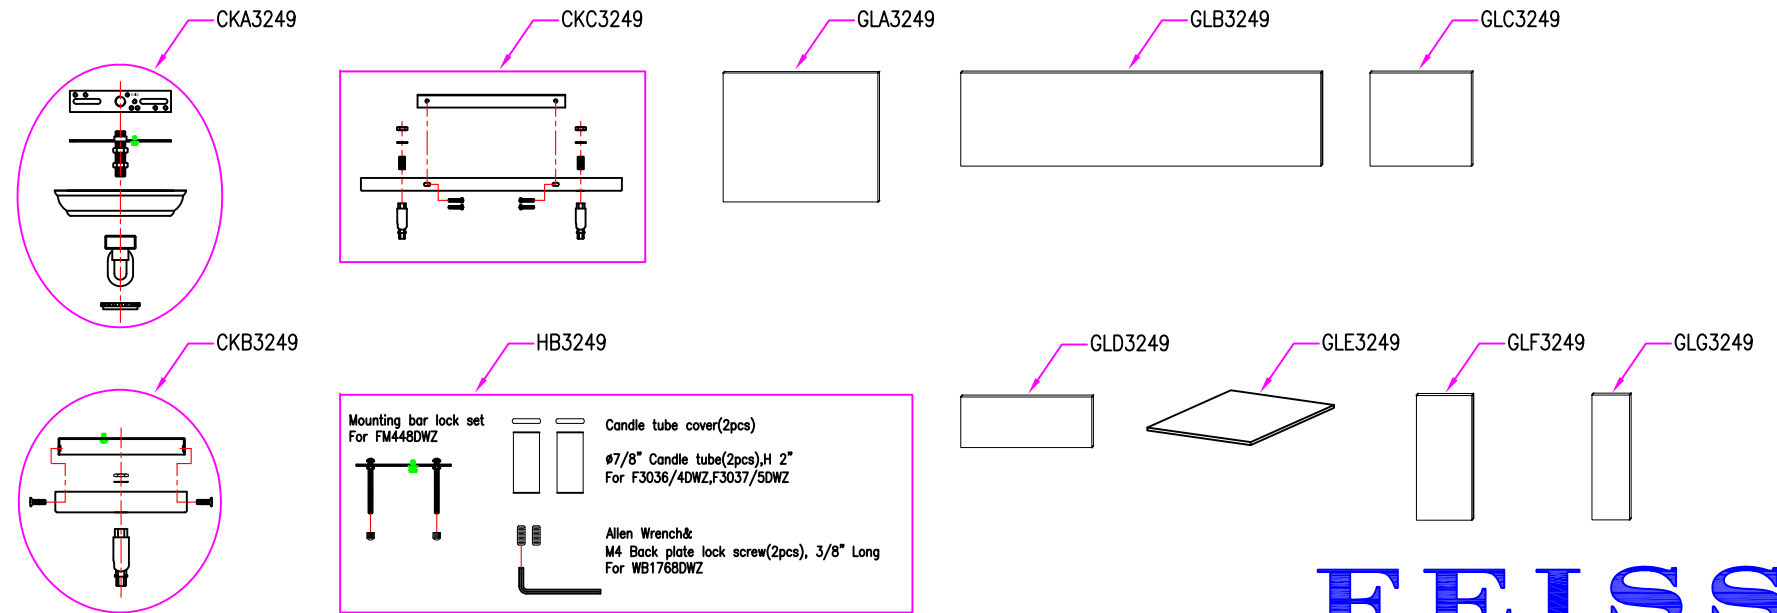

Prairielands Collection (LV3249) Replacement Parts

All New Replacement Parts:

Part Number	Description	Used On
CKA3249	Canopy Kit,Including Canopy,Mtg bar,Hex nut(2),RTN and Screw collar set	F3036/4DWZ
CKB3249	Canopy Kit,Including Canopy,Mtg bar,Hex nut&Washer, Screw(2) and Swivel	P1376DWZ
CKC3249	Canopy Kit,Including Canopy,Special Mtg bar,Hex nut(2)&Washer(2),RTN(2),Lock Screw(4) and Swivel set(2)	F3037/5DWZ
HB3249	Hardware bag,For Prarielands Collection	For Prarielands Collection
GLA3249	Glass Panel,W 11-3/4", With 11-3/4" height, T=3.0mm	F3036/4DWZ
GLB3249	Glass Panel,W 37-1/2", With 7-3/4" height, T=3.0mm	F3037/5DWZ
GLC3249	Glass Panel,W 5-1/8", With 7-3/4" height, T=3.0mm	F3037/5DWZ
GLD3249	Glass Panel,W 9-5/8", With 2-3/4" height, T=3.0mm	FM448DWZ
GLE3249	Below Glass Panel,W 9-7/8", E 9-7/8" height, T=3.0mm	FM448DWZ
GLF3249	Glass Panel,W 3-5/8", With 9-3/4" height, T=3.0mm	WB1768DWZ,P1376DWZ
GLG3249	Side Glass Panel,W 2", With 9-3/4" height, T=3.0mm	WB1768DWZ

Part number & detail:

FEISS®

EST. 1955
www.feiss.com

WB1768DWZ

FM448DWZ

F3036/4DWZ

P1376DWZ

F3037/5DWZ