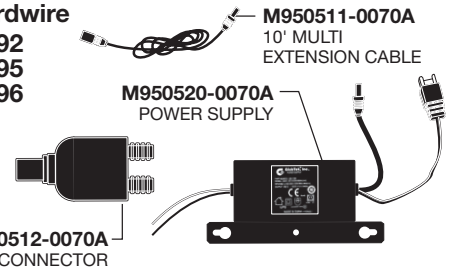

2064.162
2064.165
2064.166

M950338-0070A
POWER SUPPLY

AC Hardwire

2064.192
2064.195
2064.196

M950511-0070A
10' MULTI
EXTENSION CABLE

M950520-0070A
POWER SUPPLY

M950512-0070A
Y CONNECTOR

AC Multi

2064.172
2064.175
2064.176

M950511-0070A
10' MULTI
EXTENSION CABLE

M950512-0070A
Y CONNECTOR

2064P400.XXX
4" DECK PLATE

2064P800.XXX
8" DECK PLATE

HOT LINE FOR HELP

For toll-free information and answers to your questions, call:
(844) CRT-TEAM / (844) 278-8326
Mon. - Fri. 8:00 a.m. to 8:00 p.m. EST Sat. 10:00 a.m. to 4:00 p.m. EST
IN MEXICO 01-800-839-1200
IN CANADA 1-800-387-0369 (TORONTO 1-905-306-1093)
Weekdays 8:00 a.m. to 7:00 p.m. EST