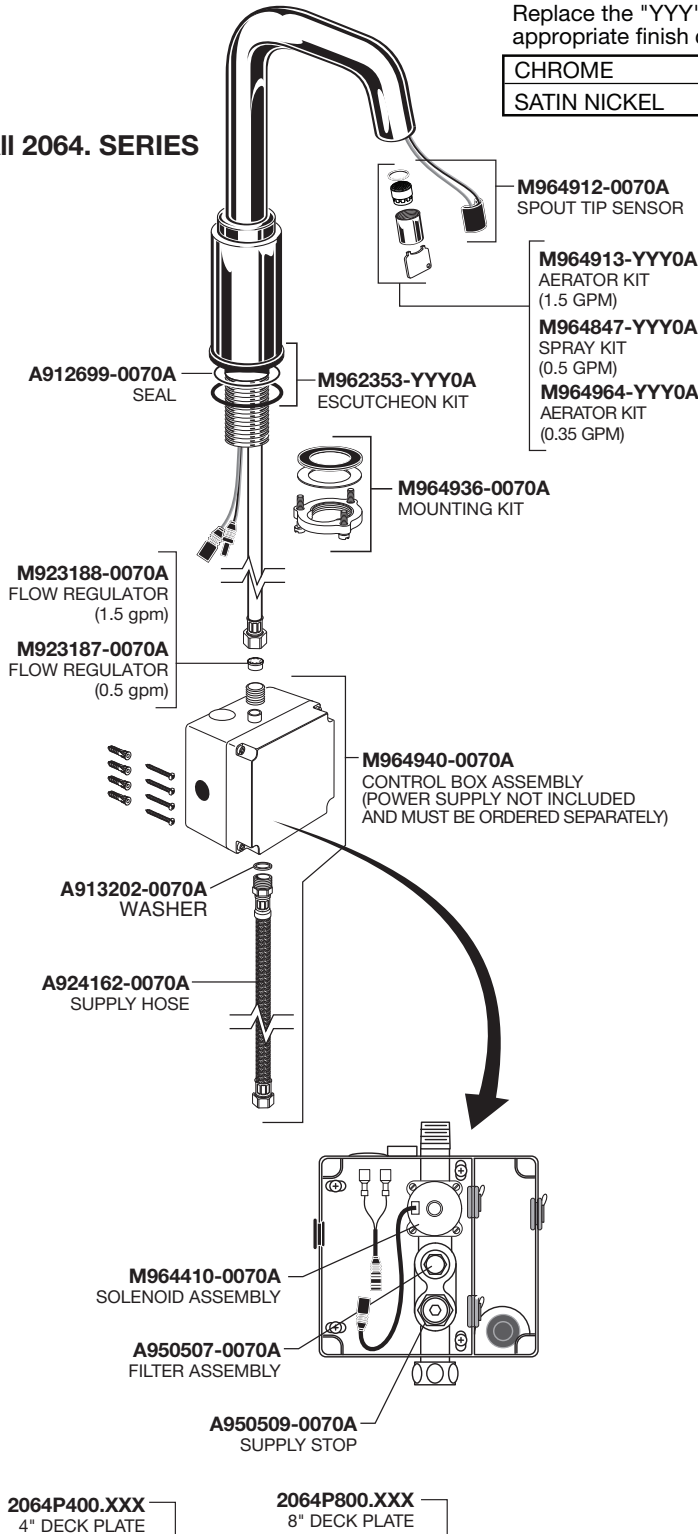

American Standard

SELECTRONIC®

Deck Mount Electronic Proximity Lavatory Faucet

All 2064. SERIES

Replace the "YYY" with appropriate finish code

CHROME	002
SATIN NICKEL	295

MODEL NUMBERS

2064.142	2064.145	2064.146
2064.153	2064.155	2064.156
2064.162	2064.165	2064.166
2064.172	2064.175	2064.176
2064.192	2064.195	2064.196

DC LONG LIFE POWER PACK

2064.142
2064.145
2064.146

M950357-0070A
LONG LIFE BATTERY

DC STANDARD BATTERY

2064.153
2064.155
2064.156

M950514-0070A
BATTERY HOLDER

A923654-0070A
BATTERY 6V CR-P2

AC Plug-in

2064.162
2064.165
2064.166

M950338-0070A
POWER SUPPLY

AC Hardwire

2064.192
2064.195
2064.196

M950511-0070A
10' MULTI
EXTENSION CABLE

M950520-0070A
POWER SUPPLY

M950512-0070A
Y CONNECTOR

AC Multi