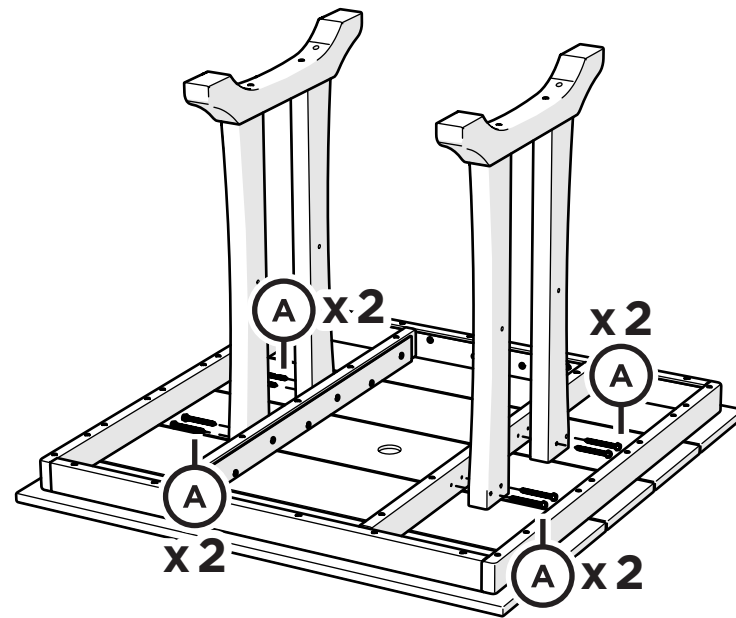

TOOLS

3/8" wrench
(not included)

4mm T-handle
hex key (included)

PARTS

A x 8

2.5" Screw — HHW14X2.5

B x 4

3" Screw — H.27X3

1

2

Removable
table plug

Something missing?
Call (833) 665-6300

POLYWOOD