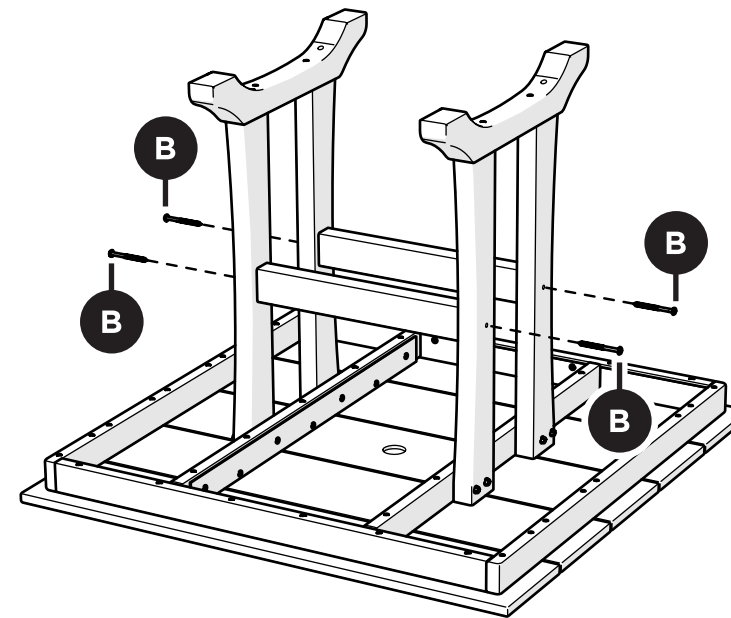

TOOLS

3/8" wrench
(not included)

4mm T-handle
hex key (included)

PARTS

A x 8

2.5" Screw — HHW14X2.5

B x 4

3" Screw — H.27X3

1

2

Removable
table plug

Something missing?
Call (833) 665-6300

POLYWOOD