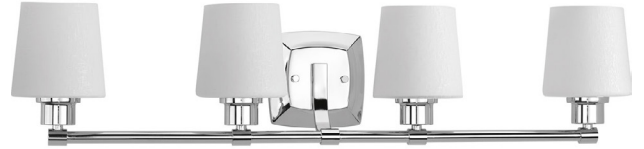

DATE: _____ TYPE: _____

NAME: _____

PROJECT: _____

Incandescent

P300019-015

Glance

A sophisticated bath and vanity collection in a Polished Chrome finish. Glance's stout frame and etched linen glass shades complement a variety of contemporary design schemes. Fixture can be installed with glass facing up or down.

Width: 30-3/8"
Height: 7-1/4"
Depth: 7-1/4"
H/CTR: 3-5/8" (facing up)

- Polished Chrome finish
- Sophisticated design
- Features a stout frame
- Etched linen glass shades
- Fixture can be installed with glass facing up or down.

Category: Bath & Vanity

Finish: Polished Chrome (plated)

Construction: Steel construction

Glass/Shade: Etched white linen glass shades

MOUNTING	ELECTRICAL	LAMPING	ADDITIONAL INFORMATION
<p>Wall mounted</p> <p>Mounting strap for outlet box included</p> <p>Fixture can be installed with glass facing up or down</p> <p>Backplate covers a standard 4" hexagonal recessed outlet box</p>	<p>Pre-wired</p> <p>6" of wire supplied</p> <p>120 V</p>	<p>Quantity:</p> <p>Four 100w max. Medium Base</p> <p>E26 base ceramic socket</p>	<p>cULus Damp location listed</p> <p>1 year warranty</p>