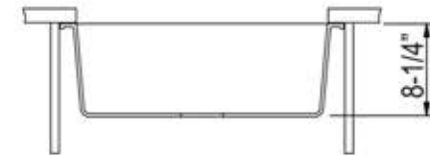

Granite Composite
Premium Granite Composite
Undermount Kitchen Sink

MODEL:
PR2418-BL

Overall Dimensions	Interior Bowl	Bowl Depth	Height	Drain Dimension
23.625" x 17.75"	20.875" x 15.75"	7.875"	8.25"	3.5"