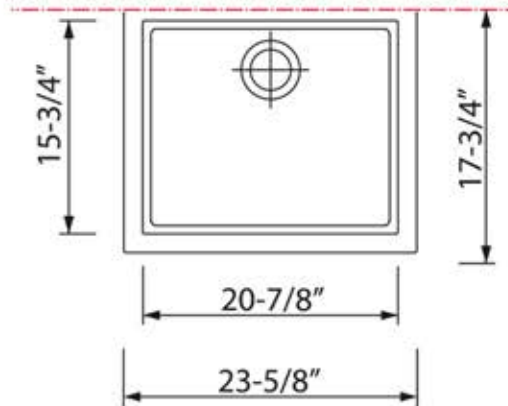

Granite Composite
Premium Granite Composite
Undermount Kitchen Sink

MODEL:
PR2418-BL

Overall Dimensions	Interior Bowl	Bowl Depth	Height	Drain Dimension
23.625" x 17.75"	20.875" x 15.75"	7.875"	8.25"	3.5"