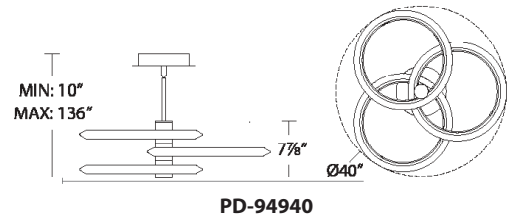

PRODUCT DESCRIPTION

Three rings. One perfect look. A true design statement.

FEATURES

- Universal voltage driver (120V - 220V - 277V) concealed within fixture
- Integral swivel for sloped ceilings
- Three 12" and one 6" downrods included (additional downrods available.)
- Color Temperature: 3000K
- CRI: 90
- Rated Life: 50,000 hours

SPECIFICATIONS

Construction: Aluminum with composite diffuser

Input: 120V - 277V

Dimming: 100% - 10% ELV / 0-10V / TRIAC

Light Source: High output LED

Finish: Aged Brass (AB), Black (BK)

Standards: ETL/cETL, Damp location listed, JA8 2016 Title 24 Compliant

ORDER NUMBER

Model	Size	Watt	LED Lumens	Delivered Lumens	Finish
PD-94940	40"	31W	2098	1329	AB Aged Brass BK Black

Example: **PD-94940-AB**

dweLED.com
Phone (800) 526.2588
Fax (800) 526.2585

Headquarters/Eastern Distribution Center
44 Harbor Park Drive
Port Washington, NY 11050