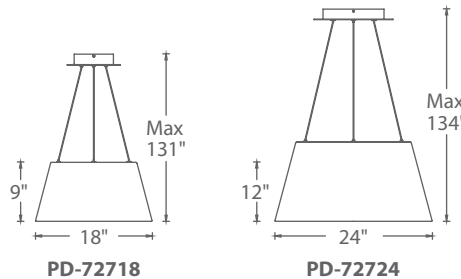

**VIDA** – model: PD-727  
 dwelLED™ LED Pendant

**WAC LIGHTING**  
 Responsible Lighting®

Fixture Type:

Catalog Number:

Project: \_\_\_\_\_

Location: \_\_\_\_\_

**PRODUCT DESCRIPTION**

A cleverly executed open metal shade that illuminated when suspended without revealing hidden light sources. A frosted acrylic diffuser conceals the high powered LEDs within the brushed aluminum spun metal shade, preserving an open to the ceiling mystique. Vida is suspended on three thin low profile cables without the need for an additional power cord, lending to a simple and minimalistic design. Adjustable to lengths of 120" through a push-pin locking mechanism at the canopy.

**FEATURES**

- Frosted acrylic diffuser conceals LEDs within the shade, preserving an open to the ceiling mystique
- Driver located inside canopy
- Features up & down light
- Cable suspension carrying low voltage may be field shortened
- Universal driver (120V-220V-277V)
- Color Temp: 3000K
- CRI: 80
- Dimming: 100% - 5% ELV or 0-10V
- Rated Life: 83,000 hours
- Input: 120 - 277V

**ORDER NUMBER**

|                 |     | Watt  | LED Lumens | Delivered Lumens | Finish  |
|-----------------|-----|-------|------------|------------------|---|
| <b>PD-72718</b> | 18" | 33.5W | 2450       | 1755             | <b>AL</b> <i>Brushed Aluminum</i>  |
| <b>PD-72724</b> | 24" | 43W   | 3235       | 2385             |   |

Example: **PD-72718-AL**

**SPECIFICATIONS**

**Construction:** Die cast Aluminum and Frosted Acrylic Diffuser

**Light Source:** High output LED.

**Finish:** Brushed Aluminum (AL)

**Standards:** ETL & cETL damp location listed.