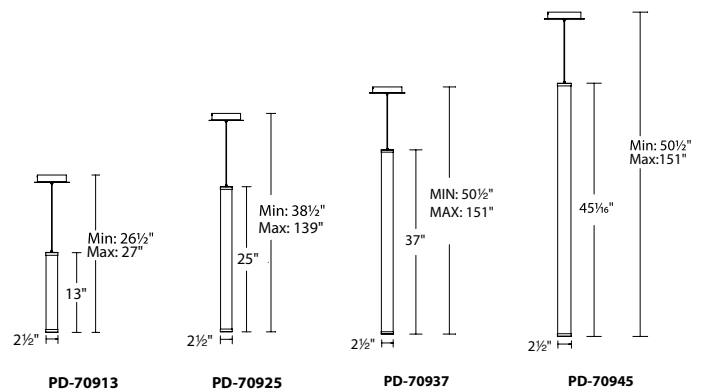

## FEATURES

- Three 12" and one 6" downrods included (additional downrods available)
- Universal driver (120V - 277V) concealed within the canopy
- Color Temperature: 3000K
- CRI: 90
- Rated Life: 50,000 hours

## SPECIFICATIONS

**Construction:** Aluminum body with extruded acrylic diffuser

**Input:** 120 - 277V

**Dimming:** 100% - 10% ELV / 0-10V / TRIAC

**Light Source:** High output LED

**Finish:** Brushed Nickel (BN), Black (BK)

## ORDER NUMBER

Model	Size	Watt	LED Lumens	Delivered Lumens	Finish
<b>PD-70913</b>	13"	11W	1099	745	
<b>PD-70925</b>	25"	27W	2426	1700	<b>BN</b> <i>Brushed Nickel</i>
<b>PD-70937</b>	37"	37W	3801	2637	<b>BK</b> <i>Black</i>
<b>PD-70945</b>	45"	42W	4254	2853	