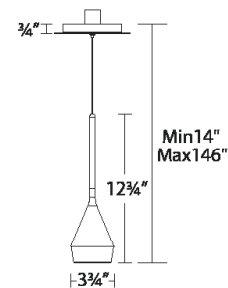

SPECIFICATIONS

Construction: Aluminum with acrylic diffuser

Input: 120V - 277V

Dimming: 100% - 10% ELV

Light Source: High output LED

Finish: Chrome (CH), Black (BK), White (WT)

Standards: ETL/cETL, Damp location listed

PD-62913

ORDER NUMBER

Model	Size	Watt	LED Lumens	Delivered Lumens	Finish
PD-62913	13"	8W	625	531	CH <i>Chrome</i>
					BK <i>Black</i>
					WT <i>White</i>

Example: **PD-62913-BK**

For Title 24 option, add "T24" before the finish: **PD-62913-T24-BK**