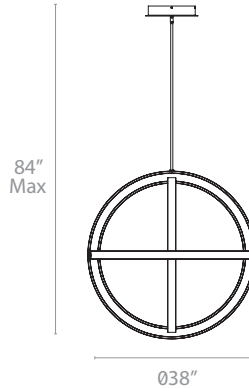

KINETIC – model: PD-617

LED Interior Chandeliers

Fixture Type:

Catalog Number:

Project: _____

Location: _____

PRODUCT DESCRIPTION

Spectacular lighting dynamics. Gyroscope inspired openwork globe with individually adjustable rings for a custom futuristic look. Crafted in a stunning titanium finish. Full range dimming.

FEATURES

- ETL & cETL damp location listed
- Driver located in canopy
- Rotatable edge lit metal bands
- Universal driver (120V-220V-277V)
- 12' of wire included to extend pendant, four 12" and one 6" down rods included (additional down rods available for purchase)
- 85,000 hour rated life
- Color Temp: 3500K
- CRI: 80

SPECIFICATIONS

Construction: Aluminum and Clear optic glass

Light Source: High output LED.

Finish: Titanium (TT)

Standards: ETL & cETL damp location listed.

ORDER NUMBER

	Wattage	Voltage	LED Lumens	Delivered Lumens	Finish
PD-61738	216W	120-277V	5185	3475	TT Titanium 