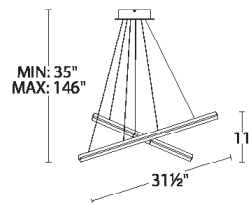

ORBIT - LED Pendant

PD-48932, PD-48948

dweLED

by WAC Lighting

Fixture Type:

Catalog Number:

Project: _____

Location: _____

PRODUCT DESCRIPTION

Streaks of light orbit an invisible circumference.

FEATURES

- Two adjustable orbital light bands for various displays options
- Thin powered cables provide an ultra-clean look
- Driver concealed within the canopy
- Can be mounted on a sloped ceiling
- Color Temperature: 3000K
- CRI: 90
- Rated Life: 50,000 hours

SPECIFICATIONS

Construction: Aluminum with acrylic diffuser

Input: 120V

Dimming: 100% - 10% ELV

Light Source: High output LED

Finish: Black (BK), Satin Nickel (SN)

Standards: ETL/cETL, Damp location listed, JA8 2016 Title 24 Compliant

PD-48932

ORDER NUMBER

Model	Size	Watt	LED Lumens	Delivered Lumens	Finish
PD-48932	32"	54W	4850	2700	BK Black
PD-48948	48"	95W	8550	4750	SN Satin Nickel

Example: PD-48932-SN

dweLED.com
Phone (800) 526.2588
Fax (800) 526.2585

Headquarters/Eastern Distribution Center
44 Harbor Park Drive
Port Washington, NY 11050

Central Distribution Center
1600 Distribution Ct
Lithia Springs, GA 30122

Western Distribution Center
1750 Archibald Avenue
Ontario, CA 91760