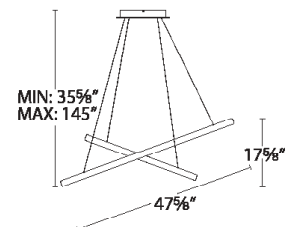

PD-48948

ORDER NUMBER

Model	Size	Watt	LED Lumens	Delivered Lumens	Finish
PD-48932	32"	54W	4850	2700	BK Black
PD-48948	48"	95W	8550	4750	SN Satin Nickel

Example: PD-48932-SN

dweLED.com
Phone (800) 526.2588
Fax (800) 526.2585

Headquarters/Eastern Distribution Center
44 Harbor Park Drive
Port Washington, NY 11050

Central Distribution Center
1600 Distribution Ct
Lithia Springs, GA 30122

Western Distribution Center
1750 Archibald Avenue
Ontario, CA 91760