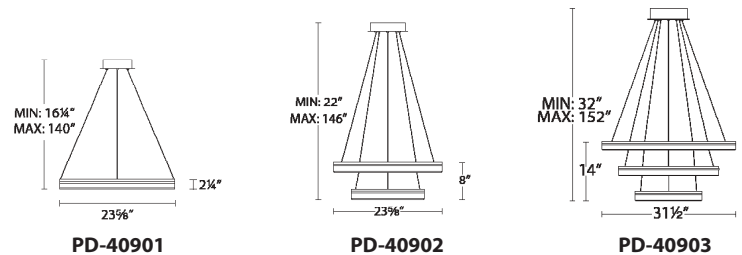

## SPECIFICATIONS

**Construction:** Aluminum with acrylic diffuser

**Input:** 120V-277V

**Dimming:** 100% - 10% ELV

**Light Source:** High output LED

**Finish:** Black (BK), Satin Nickel (SN)

**Standards:** ETL/cETL Damp location listed, JA8 2016 Title 24 Compliant

## ORDER NUMBER

Model	Rings	Watt	LED Lumens	Delivered Lumens	Finish
PD-40901	1	43W	2160	1270	<b>BK</b> Black  <b>SN</b> Satin Nickel 
PD-40902	2	70W	3530	2060	
PD-40903	3	122W	5550	3150	

Example: PD-40903-SN