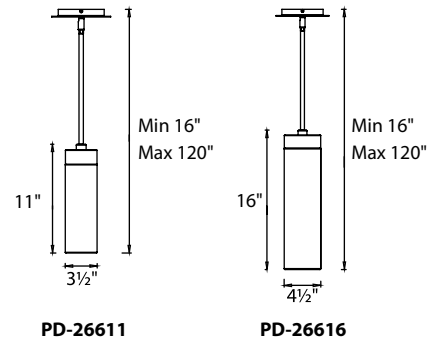

True chemistry between light and style.

FEATURES

- Evenly lit etched opal glass
- Twist lock glass attachment
- Driver located in standard 4" junction box
- Hang straight swivel canopy
- Three 12" and one 6" downrods included (additional downrods available)
- Universal driver (120V - 220V - 277V)
- Color Temperature: 3000K (2700K/3500K special order)
- CRI: 90
- Rated Life: 65,000 hours

SPECIFICATIONS

Construction: Aluminum with acrylic and glass diffusers

Input: 120-277V

Dimming: 100% - 10% ELV

Light Source: High output LED

Finish: Black (BK), Chrome (CH)

Standards: ETL/cETL, Damp location listed

ORDER NUMBER

Model	Size	Watt	LED Lumens	Delivered Lumens	Finish
PD-26611	11"	15W	1187	858	SN Satin Nickel 
PD-26616	16"	20W	1769	1363	AB Aged Brass 

Example: **PD-26616-SN**

For 2700K option, add "-27"; add "-35" before the finish: **PD-26616-27-SN**