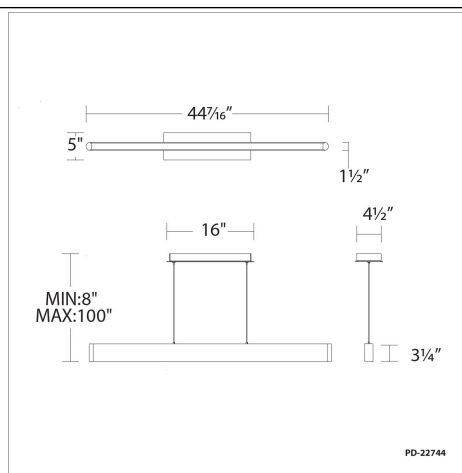

Fixture Type: _____

Catalog Number: _____

Project: _____

Location: _____

Volo 54" Pendant 3000K

Model & Size	Color Temp & CRI	Watt	LED Lumens	Delivered Lumens	Finish
PD-22744 44"	3000K 90	24W	1299	1034	AL Brushed Aluminum BK Black

Example: **PD-22744-AL**

- For 277V special order, add an "F" before the finish: PD-22754F-AL

DESCRIPTION

Wishful lighting. Ultra thin pendant for the discerning minimalist.

FEATURES

- Ultra thin pendant for the discerning minimalist
- Frosted diffuser provides even illumination
- Cable suspension carrying low voltage may be field shortened
- 0-10V dimming not available for PD-22775
- Driver concealed within the canopy
- 5 Year warranty

SPECIFICATIONS

Color Temp:	3000K
Input:	120-277 VAC, 50/60Hz
CRI:	90
Dimming:	ELV: 100-10%, 0-10V: 100-5%, TRIAC: 100-5%
Rated Life:	54000 Hours
Standards:	ETL, cETL, Title 24: 2019 Damp Location Listed
Construction:	Aluminum hardware with polycarbonate diffuser

FINISHES

LINE DRAWING