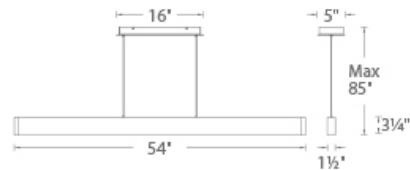

FINISHES

LINE DRAWING

Fixture Type: _____

Catalog Number: _____

Project: _____

Location: _____

Volo 54" Pendant 3000K

Model & Size	Color Temp & CRI	Watt	LED Lumens	Delivered Lumens	Finish
PD-22775 75"	3000K 90	44W	2671	1888	AL Brushed Aluminum BK Black